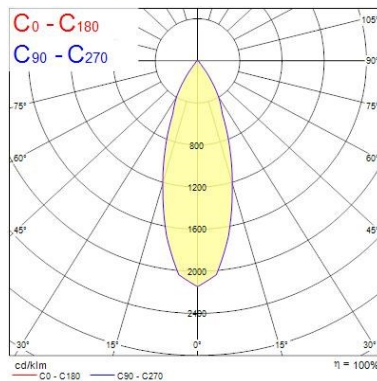

### Optical data

Fixture luminous flux (lm)	1142
Luminaire efficacy (lm/W)	95
LOR (%)	100
Colour temperature (K)	4000
Light colour	Neutral White
CRI (Ra)	90
Colour Variation Initial (SDCM)	SDCM3
Adjustable chromaticity	N
Beam Angle (°)	48
Photobiological Risk Group	RG1
Luminous flux (emergency) (lm)	352
Emergency duration (h)	3

### Physical data

Housing colour	Aluminium
IP rating	IP20
IK rating	IK02
Nominal Product Width (mm)	72
Nominal Product Height (mm)	64
Cutout Dimensions (W x L in mm or Diameter in mm)	72
Weight (kg)	1.37
Recessed Depth (mm)	64

### PHOTOMETRY

Distance [m]	Cone diameter [m]	E <sub>10°</sub> [lx]	E <sub>10°</sub> [fc]
0.5	0.36	8188	3390
1.0	0.73	2042	848
1.5	1.09	908	377
2.0	1.46	511	212
2.5	1.82	327	136
3.0	2.18	227	94

Distance [m] Cone diameter [m] Illuminance [lx]  
C0 - C180 (Half beam angle: 40.0°)

Distance [m]	Cone diameter [m]	E <sub>10°</sub> [lx]	E <sub>10°</sub> [fc]
0.5	0.32	3021	1312
1.0	0.63	756	305
1.5	0.95	336	146
2.0	1.27	199	82
2.5	1.59	121	52
3.0	1.90	84	38

Distance [m] Cone diameter [m] Illuminance [lx]  
C0 - C180 (Half beam angle: 35.2°)