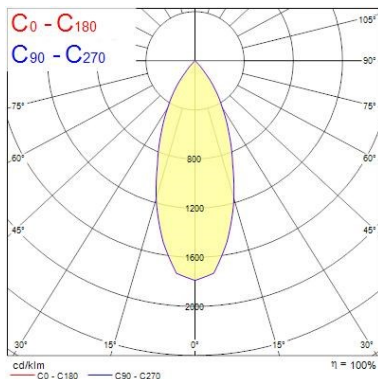

### Optical data

Fixture luminous flux (lm)	1142
Luminaire efficacy (lm/W)	95
LOR (%)	100
Colour temperature (K)	4000
Light colour	Neutral White
CRI (Ra)	90
Colour Variation Initial (SDCM)	SDCM3
Adjustable chromaticity	N
Beam Angle (°)	48
Photobiological Risk Group	RG1
Luminous flux (emergency) (lm)	352
Emergency duration (h)	3

### Physical data

Housing colour	Aluminium
IP rating	IP20
IK rating	IK02
Nominal Product Width (mm)	72
Nominal Product Height (mm)	64
Cutout Dimensions (W x L in mm or Diameter in mm)	72
Weight (kg)	1.37
Recessed Depth (mm)	64

### PHOTOMETRY

Distance [m]	Cone diameter [m]	E <sub>10°</sub> [lx]	E <sub>10°</sub> [fc]
0.5	0.36	8188	3390
1.0	0.73	2042	848
1.5	1.09	908	377
2.0	1.46	511	212
2.5	1.82	327	136
3.0	2.18	227	94

Distance [m] Cone diameter [m] Illuminance [lx]  
C0 - C180 (Half beam angle: 40.0°)