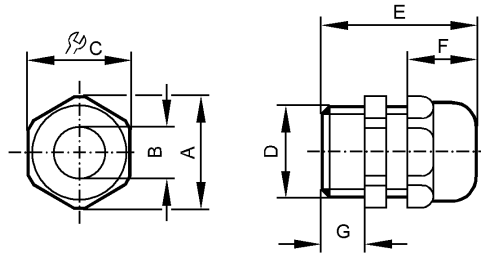

CABLE GLAND 1/2" NPT

Accessories

- A: 26
- B: 5...9
- C: 24
- D: 1/2" NPT
- E: 40
- F: 16
- G: 13

Product characteristics

Cable gland

1/2" NPT

Environment

Ambient temperature [°C] -40...100

Mechanical data

Housing materials housing: PA black; sealing: NBR grey

Weight [kg] 0.014

Remarks

Pack quantity [piece] 1