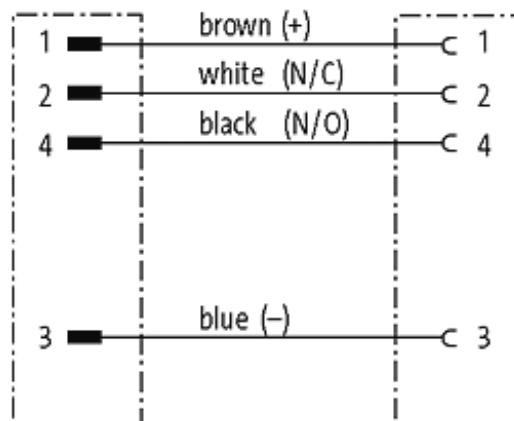

**M12 MALE 0° / M12 FEMALE 0°**

PUR 4X0.34 GRAY, 0.4m

Male straight to female straight

M12 - M12, 4-pole

Art.-No. 7005 - M12 Lite - (plastic hexagonal screw) on request

Plastic housings with good resistance against chemicals and oils. The resistance to aggressive media should be individually tested for your application. Further details on request. Further cable lengths on request.

[Link to Product](#)**Illustration**

Male

Female

Product may differ from Image