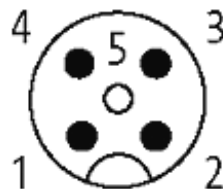

M12 MALE 0° / M12 FEMALE 0° SHIELDED

PUR 4X0.34 shielded gy UL/CSA, drag ch 5m

Male straight to female straight
M12 - M12, 4-pole

Plastic housings with good resistance against chemicals and oils. The resistance to aggressive media should be individually tested for your application. Further details on request. Further cable lengths on request.

[Link to Product](#)

Illustration

Male

Female

Product may differ from Image