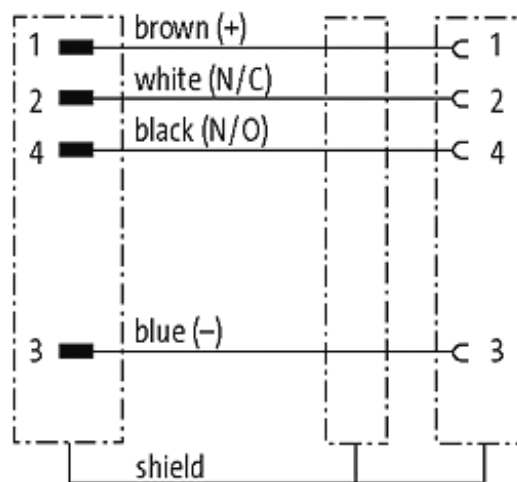

M12 MALE 0° / M12 FEMALE 0° SHIELDED

PUR 4X0.34 shielded gy UL/CSA, drag ch 5m

Male straight to female straight
M12 - M12, 4-pole

Plastic housings with good resistance against chemicals and oils. The resistance to aggressive media should be individually tested for your application. Further details on request. Further cable lengths on request.

[Link to Product](#)

Illustration

Male

Female

Product may differ from Image