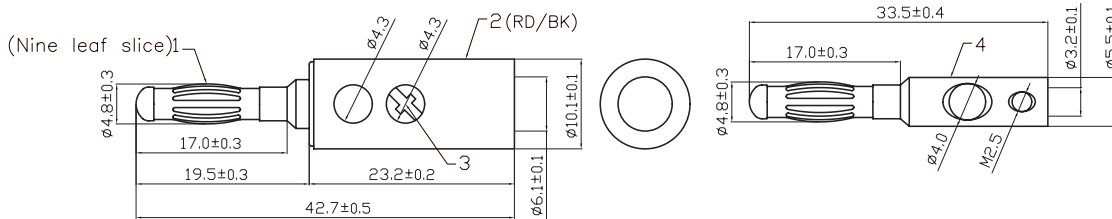

4mm Banana Plug

pro-SIGNAL

Specifications

Gender	: Plug
Connector Mounting	: Cable Mount
Connector Colour	: Black
Contact Termination Type	: Screw

Diagram

Item	Description	Material
1	Banana Head	Brass
2	Shell	ABS
3	Screw	Fe
4	Body	Brass

Part Number Table

Description	Part Number
4mm Banana Plug, Stackable, Black	PSG08247

Dimensions : Millimetres

Important Notice : This data sheet and its contents (the "Information") belong to the members of the AVNET group of companies (the "Group") or are licensed to it. No licence is granted for the use of it other than for information purposes in connection with the products to which it relates. No licence of any intellectual property rights is granted. The Information is subject to change without notice and replaces all data sheets previously supplied. The Information supplied is believed to be accurate but the Group assumes no responsibility for its accuracy or completeness, any error in or omission from it or for any use made of it. Users of this data sheet should check for themselves the Information and the suitability of the products for their purpose and not make any assumptions based on information included or omitted. Liability for loss or damage resulting from any reliance on the Information or use of it (including liability resulting from negligence or where the Group was aware of the possibility of such loss or damage arising) is excluded. This will not operate to limit or restrict the Group's liability for death or personal injury resulting from its negligence. pro-SIGNAL is the registered trademark of Premier Farnell Limited 2019.