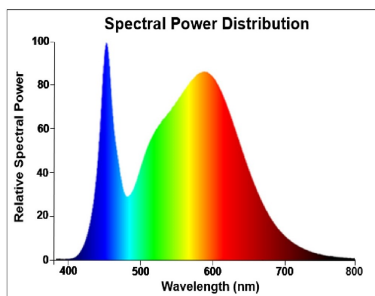

ToLEDo Stick

ToLEDo Stick V4 500LM 840 E27 SL

0029559

DUN14 (outer)	15410288295593
Units per outer package	6
Packaging outer length / height (cm)	15.4
Packaging outer width (cm)	10.3
Packaging outer depth (cm)	13.7

Safety data

Optimal operating condition (°C)	-20-40
Breakage cleaning instructions	Not applicable
Special purpose lamp	No
Dry applications use only	Yes
Suitable for household illumination	Yes
Safety message	Not Suitable for totally enclosed fixtures

PHOTOMETRY