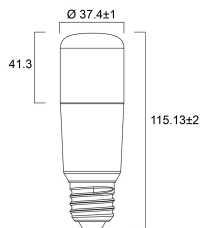

Lifetime data

Lifespan L70 B50	15000
Average life (Nominal) (h)	15000
Average life (Rated) (h)	15000

Physical data

Nominal Product Height (mm)	115
Nominal Product Diameter (mm)	37
Weight (kg)	0.036

Packaging

Single packaging type	Carton
Product EAN number	5410288295596
Packaging single length / height (cm)	5.0
Packaging single width (cm)	5.0
Packaging single depth (cm)	12.3

ToLEDo Stick

ToLEDo Stick V4 500LM 840 E27 SL

0029559

DUN14 (outer)	15410288295593
Units per outer package	6
Packaging outer length / height (cm)	15.4
Packaging outer width (cm)	10.3
Packaging outer depth (cm)	13.7

Safety data

Optimal operating condition (°C)	-20-40
Breakage cleaning instructions	Not applicable
Special purpose lamp	No
Dry applications use only	Yes
Suitable for household illumination	Yes
Safety message	Not Suitable for totally enclosed fixtures

PHOTOMETRY

TECHNICAL DRAWINGS

SYLVANIA

ToLEDo Stick

ToLEDo Stick V4 500LM 840 E27 SL

0029559

SYLVANIA

0029559