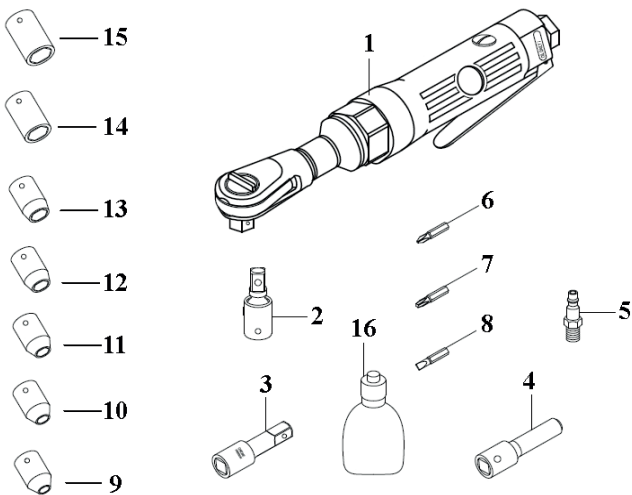

Parts Information:  
**Air Ratchet Wrench Kit 1/2" Sq Drive**  
**Model No: GSA21KIT.V2**

Item	Part No.	Description
1	GSA20.V2-01	MOTOR HOUSING
2	GSA20.V2-02	O-RING 25x1.8
3	GSA20.V2-03	MUFFLER COVER
4	GSA20.V2-04	O-RING 14x1.8mm
5	GSA20.V2-05	AIR INLET CONNECTOR
6	GSA20.V2-06	TRIGGER
7	GSA20.V2-07	TRIGGER PIN 3x22
8	GSA20.V2-08	O-RING 4.5x1.8mm
9	GSA20.V2-09	VALVE PIN
10	GSA20.V2-10	VALVE SPRING
11	GSA20.V2-11	O-RING 11x2mm
12	GSA20.V2-12	VALVE NUT
13	B/626ZZ	BEARING 626ZZ
14	GSA20.V2-14	REAR END PLATE

Item	Part No.	Description
15	GSA20.V2-15	ROTOR BLADE
16	GSA20.V2-16	ROTOR
17	GSA20.V2-17	STRAIGHT PIN 1.5x6mm
18	GSA20.V2-18	CYLINDER
19	GSA20.V2-19	FRONT END PLATE
20	GSA20.V2-20	PIN 1.5x5mm
21	B/608ZZ	BEARING 608ZZ
22	GSA20.V2-22	V-GASKET
23	GSA20.V2-23	GEAR RING
24	GSA20.V2-24	PLANET GEAR
25	GSA20.V2-25	PLANET PIN
26	GSA20.V2-26	GEAR PLATE
27	GSA21.V2-27	RATCHET HEAD KIT 1/2" Sq Dr

Item	Part No.	Description
2	GSA21KITV2.02	1/2"Dr IMPACT UNIVERSAL JOINT
3	GSA21KITV2.03	1/2"Dr EXTENSION BAR 75mmL
4	GSA21KITV2.04	1/2"Dr BIT HOLDER EXTENSION BAR
5	GSA21KITV2.05	1/2"Dr NIPPLE
6	GSA20KITV2.06	IMPACT PHILLPS BIT PH2 30mmL
7	GSA20KITV2.07	IMPACT PHILLPS BIT PH3 30mmL
8	GSA20KITV2.08	IMPACT SLOTTED BIT SL5.5 30mmL
9	GSA21KITV2.09	1/2"Dr IMPACT SOCKET 9mm
10	GSA21KITV2.10	1/2"Dr IMPACT SOCKET 10mm
11	GSA21KITV2.11	1/2"Dr IMPACT SOCKET 11mm
12	GSA21KITV2.12	1/2"Dr IMPACT SOCKET 13mm
13	GSA21KITV2.13	1/2"Dr IMPACT SOCKET 14mm
14	GSA21KITV2.14	1/2"Dr IMPACT SOCKET 17mm
15	GSA21KITV2.15	1/2"Dr IMPACT SOCKET 19mm
16	GSA20KITV2.16	OIL POT
--	GSA21KITV2.17	1/2"Dr IMPACT SOCKET 7/16"
--	GSA21KITV2.18	1/2"Dr IMPACT SOCKET 3/4"