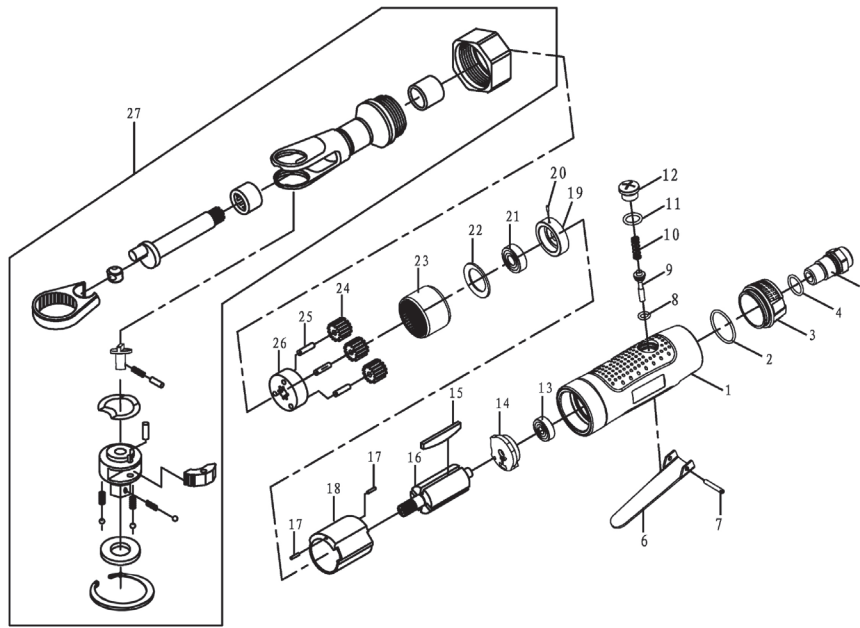

Parts Information:  
**Air Ratchet Wrench Kit 1/2" Sq Drive**  
**Model No: GSA21KIT.V2**

Item	Part No.	Description
1	GSA20.V2-01	MOTOR HOUSING
2	GSA20.V2-02	O-RING 25x1.8
3	GSA20.V2-03	MUFFLER COVER
4	GSA20.V2-04	O-RING 14x1.8mm
5	GSA20.V2-05	AIR INLET CONNECTOR
6	GSA20.V2-06	TRIGGER
7	GSA20.V2-07	TRIGGER PIN 3x22
8	GSA20.V2-08	O-RING 4.5x1.8mm
9	GSA20.V2-09	VALVE PIN
10	GSA20.V2-10	VALVE SPRING
11	GSA20.V2-11	O-RING 11x2mm
12	GSA20.V2-12	VALVE NUT
13	B/626ZZ	BEARING 626ZZ
14	GSA20.V2-14	REAR END PLATE

Item	Part No.	Description
15	GSA20.V2-15	ROTOR BLADE
16	GSA20.V2-16	ROTOR
17	GSA20.V2-17	STRAIGHT PIN 1.5x6mm
18	GSA20.V2-18	CYLINDER
19	GSA20.V2-19	FRONT END PLATE
20	GSA20.V2-20	PIN 1.5x5mm
21	B/608ZZ	BEARING 608ZZ
22	GSA20.V2-22	V-GASKET
23	GSA20.V2-23	GEAR RING
24	GSA20.V2-24	PLANET GEAR
25	GSA20.V2-25	PLANET PIN
26	GSA20.V2-26	GEAR PLATE
27	GSA21.V2-27	RATCHET HEAD KIT 1/2" Sq Dr

Item	Part No.	Description
2	GSA21KITV2.02	1/2"Dr IMPACT UNIVERSAL JOINT
3	GSA21KITV2.03	1/2"Dr EXTENSION BAR 75mmL
4	GSA21KITV2.04	1/2"Dr BIT HOLDER EXTENSION BAR
5	GSA21KITV2.05	1/2"Dr NIPPLE
6	GSA20KITV2.06	IMPACT PHILLPS BIT PH2 30mmL
7	GSA20KITV2.07	IMPACT PHILLPS BIT PH3 30mmL
8	GSA20KITV2.08	IMPACT SLOTTED BIT SL5.5 30mmL
9	GSA21KITV2.09	1/2"Dr IMPACT SOCKET 9mm
10	GSA21KITV2.10	1/2"Dr IMPACT SOCKET 10mm
11	GSA21KITV2.11	1/2"Dr IMPACT SOCKET 11mm
12	GSA21KITV2.12	1/2"Dr IMPACT SOCKET 13mm
13	GSA21KITV2.13	1/2"Dr IMPACT SOCKET 14mm
14	GSA21KITV2.14	1/2"Dr IMPACT SOCKET 17mm
15	GSA21KITV2.15	1/2"Dr IMPACT SOCKET 19mm
16	GSA20KITV2.16	OIL POT
--	GSA21KITV2.17	1/2"Dr IMPACT SOCKET 7/16"
--	GSA21KITV2.18	1/2"Dr IMPACT SOCKET 3/4"