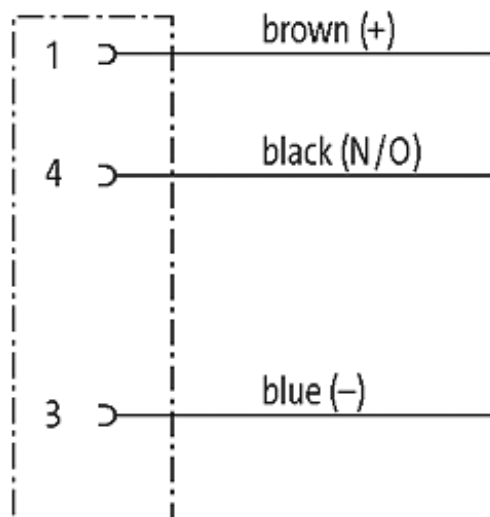

M8 FEMALE FLANGE PLUG A CODED FRONT MOUNT

Wires 3x0.25 0.8m

Front mounting
Flange M8 female
with multi-strand wire
3-pole

[Link to Product](#)**Illustration**

Female

Product may differ from Image

Form

08571

Technical Data

| | |
|-------------------------------|--|
| Operating voltage | max. 60 V AC/DC |
| Operating current per contact | max. 4 A |
| Locking of ports | Screw thread M8 × 1 mm (recommended torque 0.4 Nm) self-securing |
| Protection | IP67 inserted and tightened (EN 60529) |