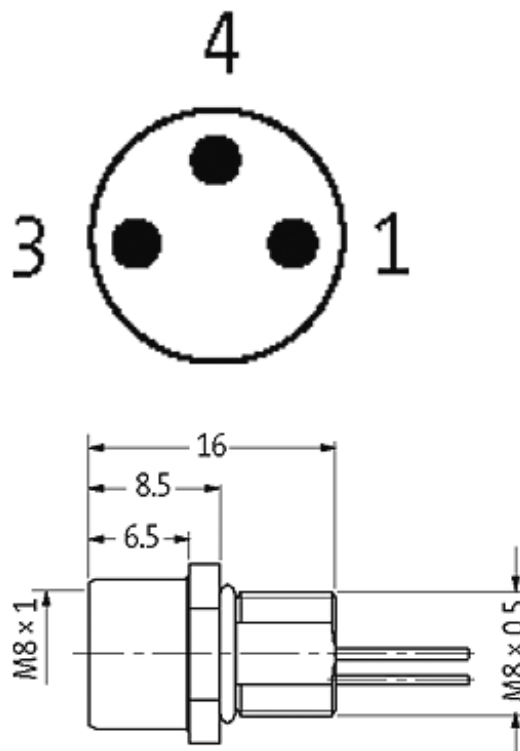

M8 FEMALE FLANGE PLUG A CODED FRONT MOUNT

Wires 3x0.25 0.8m

Front mounting
Flange M8 female
with multi-strand wire
3-pole

[Link to Product](#)**Illustration**

Female

Product may differ from Image

Form

08571

Technical Data

| | |
|-------------------------------|--|
| Operating voltage | max. 60 V AC/DC |
| Operating current per contact | max. 4 A |
| Locking of ports | Screw thread M8 × 1 mm (recommended torque 0.4 Nm) self-securing |
| Protection | IP67 inserted and tightened (EN 60529) |

Cables

| | |
|-----------------------------|--------------------------|
| Cable number | 970 |
| No./diameter of wires | 3 × 0.25 mm ² |
| Wire isolation | PP (br, bk, bl) |
| Shore hardness outer jacket | 70 ± 5D |
| Outer diameter | approx. 1.25 mm |
| Bend radius (fixed) | 5 × outer Ø |
| Bend radius (moving) | 10 × outer Ø |
| Temperature range (fixed) | -40...+80 °C |
| Temperature range (mobile) | -25...+80 °C |