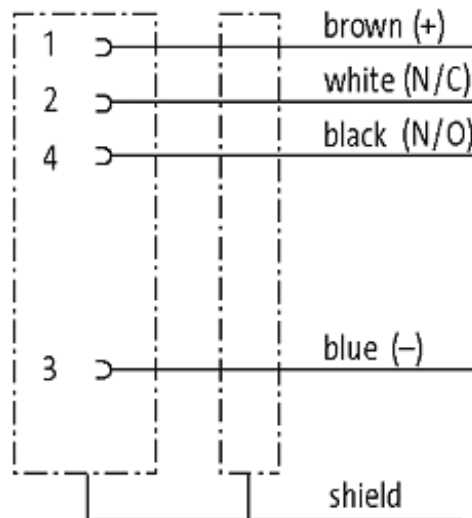

M12 female receptacle shielded rear mount

PUR-OB 4x0,34 shielded grey UL,CSA+drag chain 1m

Flange M12 female
4-pole, shielded
Rear mounting
Mounting nut
With open ended wires

Further cable lengths on request. The resistance to aggressive media should be individually tested for your application. Further details on request.

[Link to Product](#)**Illustration**

Female

Product may differ from Image