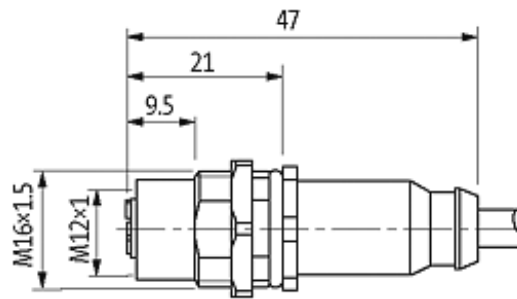

M12 female receptacle shielded rear mount

PUR-OB 4x0,34 shielded grey UL,CSA+drag chain 1m

Flange M12 female
4-pole, shielded
Rear mounting
Mounting nut
With open ended wires

Further cable lengths on request. The resistance to aggressive media should be individually tested for your application. Further details on request.

[Link to Product](#)**Illustration**

Female

Product may differ from Image