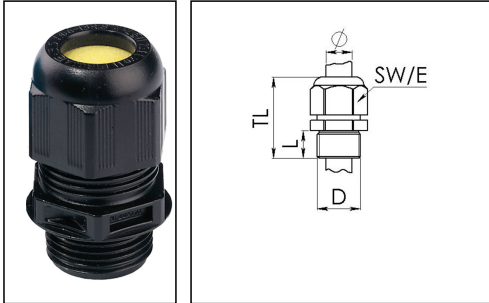

ESKE/1-e 25

Ex-cable gland, polyamide with short thread

Product illustrations are exemplary and may differ from the chosen product. Further variants and individual customization, we will gladly provide you on request.

Material cable gland	Polyamide
Material sealing gasket	EPDM
Temp. range min	-40 °C
Temp. range max	75 °C
Protection class	IP 66 / IP 68, 5 bar 30 min
Marking	II 2 G Ex e IIC Gb, II 2 D Ex tb IIIC Db IP68
Approval	IECEX PTB 13.0034X, PTB 13 ATEX 1015 X
Glow wire test	750 °C
Thread type	M
Connection thread size D	25
Lead	1,5
Length screw-in thread L	10 mm
Cable diameter min	10 mm
Cable diameter max	17 mm
Key width SW	29 mm
Collar diameter (E)	33 mm
Total length TL	38 mm - 47 mm
Install. torques fitting	3 N/m
Install. torques cap nut	2 N/m
Type of cable anchorage	A
Impact category	4
Product Color	RAL 9005
Order no. RAL 9005	10103366
Type	ESKE/1-e 25
Packing unit	50