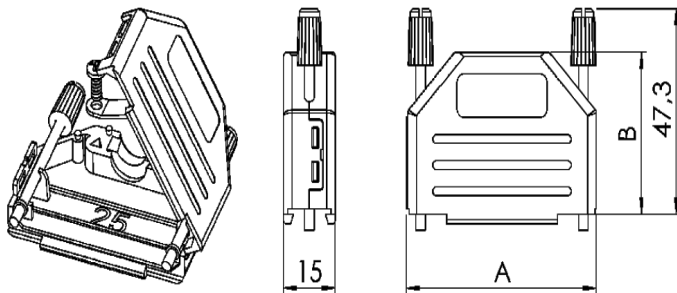

D-Sub Backshells

DPPK Series

multicomp PRO

Features:

- Available in sizes 9, 15, 25 and 37
- Hinged single piece moulding with retaining latches
- Light weight and cost effective
- Compact and attractive design
- Long jackscrews with UNC 4-40 thread as standard, M2.5, M2.6 or M3 as option

Technical Specifications:

| | |
|---------------------|--|
| Material | : Nylon |
| Temp. Range | : -55°C to +105°C |
| Cable Strain Relief | : Cable clamp with self-tapping screws |
| Cable Diameter | : 3mm to 11mm |
| Locking Screws | : Long jackscrews with moulded top for colour coding |
| Cable Outlet | : Straight |