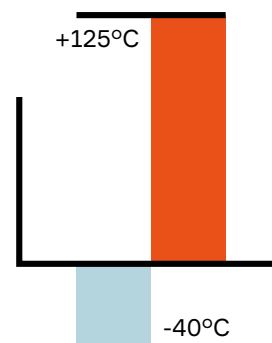

TEMPERATURE

VIBRATION

ENVIRONMENTAL PROTECTION

See back page for representative part numbers and packaging dimensions.

About Aptiv

Aptiv is a global technology company that develops safer, greener and more connected solutions enabling the future of mobility. Headquartered in Dublin, Aptiv has approximately 150,000 employees and operates 14 technical centers, as well as manufacturing sites and customer support centers in 45 countries.

Visit aptiv.com