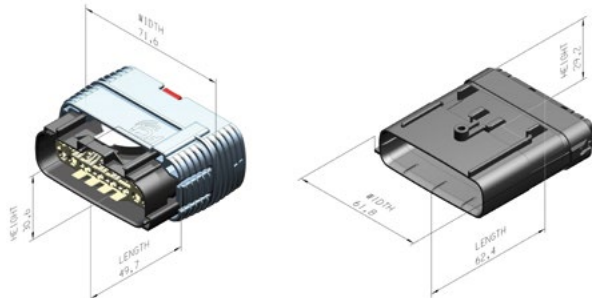

Cavity count	Blade size (mm)	Gender	Dimensions W x H x D (mm)	Part number	Index	Color	Indexes offered
24	1.5 / 2.8	F	71.6 x 30.7 x 49.7	13795018	A	Black	B, C, D, E, F
24	1.5 / 2.8	M	60.7 x 29.4 x 62.4	13672210	A	Black	B, C, D, E, F

Please, refer to the APEX® catalogue for the full part number list.

DIMENSION MEASUREMENT SAMPLE

APEX® ErgoMate™
24 W Female assembly

APEX® ErgoMate™
24 W Male assembly