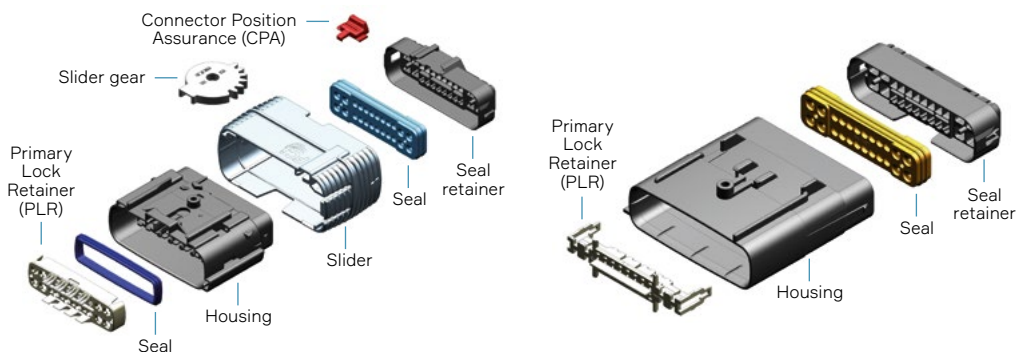

EXPLODED VIEW

APEX® ErgoMate™
24 W Female

APEX® ErgoMate™
24 W Male