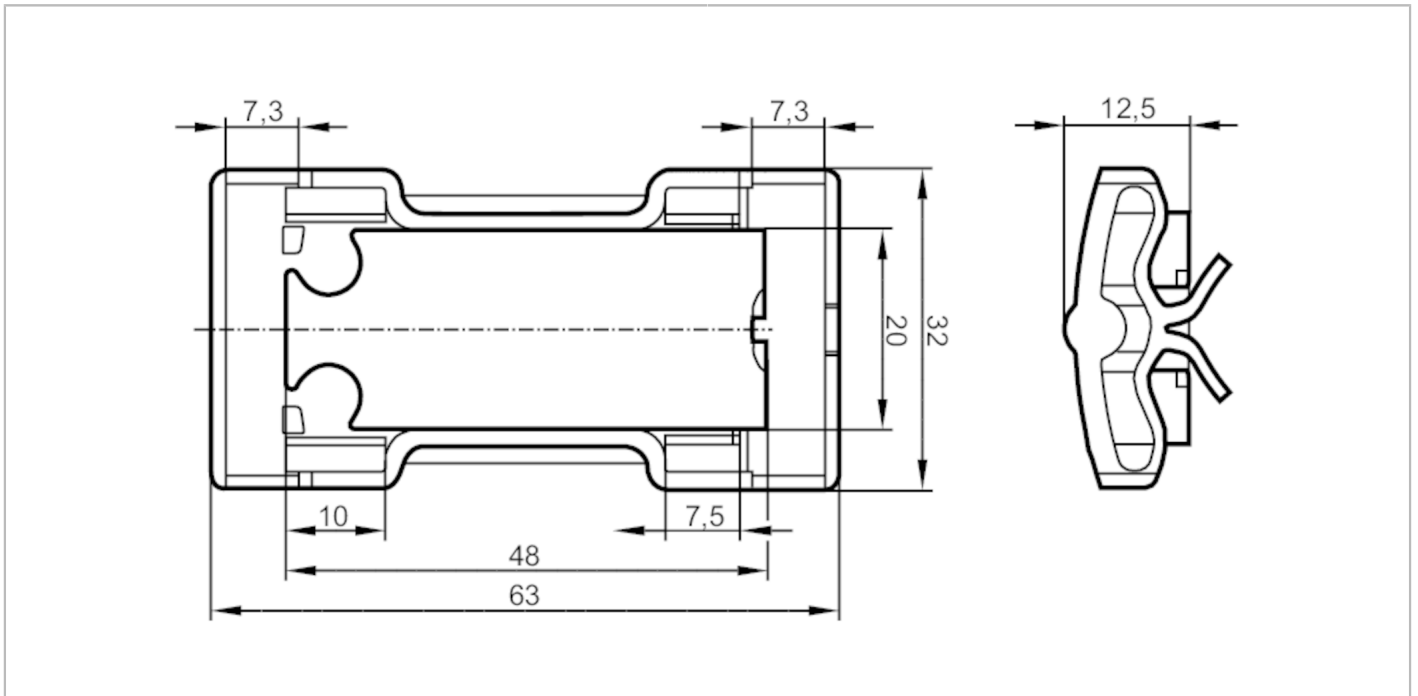

E12163

Mounting adapter for mounting to pipes

MOUNTING ADAPTER KQ

Application

Design

fixing of types KQ5 and KQ6 to pipes and tubes,
pipe and tube installation KQ5 / KQ6 with cable ties

Operating conditions

Ambient temperature

[°C]

-25...80

Mechanical data

Weight

[g]

6.5

Dimensions

[mm]

32 x 12.5 x 63

Materials

Mounting adapters: PA 12 black

Remarks

Pack quantity

1 pcs.