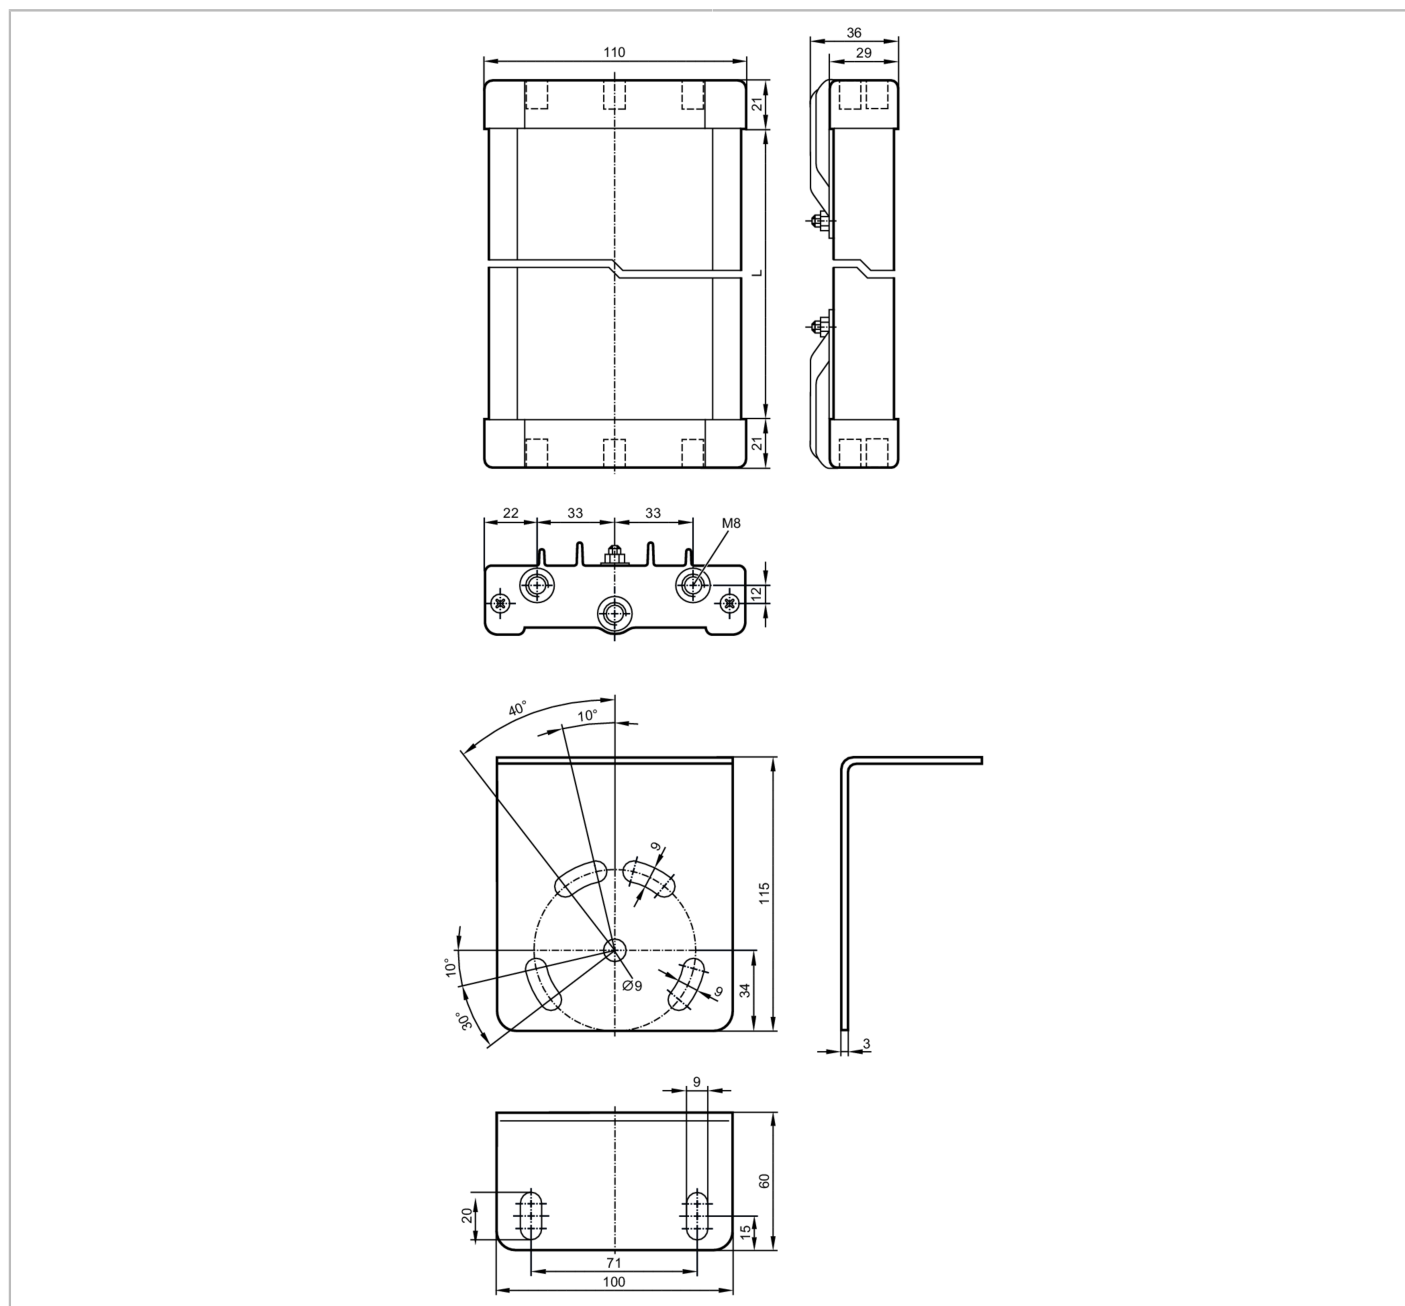

## Corner mirror for safety light grids

DEFLECTION MIRROR 1450 LENGTH

Operating conditions	
Ambient temperature	[°C] -10...55
Mechanical data	
Weight	[g] 7585
Materials	aluminium epoxy-powder coated; plastics; Accessories: steel galvanised
Length	[mm] 1450
Accessories	
Accessories (supplied)	screws: 4 x M8 hexagon nuts: 4 x M8 washers: 4

## Corner mirror for safety light grids

DEFLECTION MIRROR 1450 LENGTH