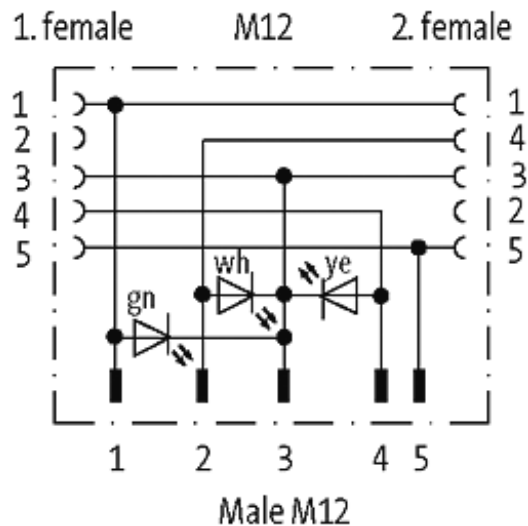

T-COUPLER SLIMLINE(LED)M12-MALE 5P/2XM12-FEMALE 4P

T-coupler (Slimline) M12 - M12
 5-pole with 3 × LED (PNP)
 Distribution function (NO)

Plastic housings with good resistance against chemicals and oils. The resistance to aggressive media should be individually tested for your application. Further details on request.

[Link to Product](#)

Illustration

Product may differ from Image

Approvals

Form

41135

Technical Data

Operating voltage	24 V DC $\pm 25\%$
Operating current per contact	max. 4 A
Locking of ports	Screw thread M12 \times 1 mm (recommended torque 0.6 Nm) self-securing
Protection	IP67 inserted and tightened (EN 60529)

General data

Temperature range	-25...+85 °C
-------------------	--------------

Commercial data

country of origin	DE
customs tariff number	85369010
minimum order quantity	1