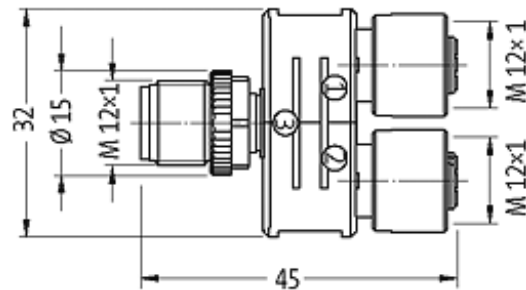

T-COUPLER SLIMLINE(LED)M12-MALE 5P/2XM12-FEMALE 4P

T-coupler (Slimline) M12 - M12
 5-pole with 3 × LED (PNP)
 Distribution function (NO)

Plastic housings with good resistance against chemicals and oils. The resistance to aggressive media should be individually tested for your application. Further details on request.

[Link to Product](#)

Illustration

Product may differ from Image

Approvals

Form

41135

Technical Data

Operating voltage	24 V DC $\pm 25\%$
Operating current per contact	max. 4 A
Locking of ports	Screw thread M12 \times 1 mm (recommended torque 0.6 Nm) self-securing
Protection	IP67 inserted and tightened (EN 60529)

General data

Temperature range	-25...+85 °C
-------------------	--------------

Commercial data

country of origin	DE
customs tariff number	85369010
minimum order quantity	1