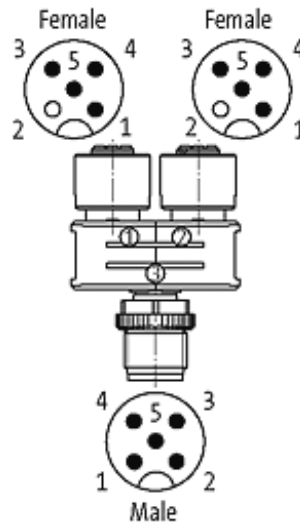

T-COUPLER SLIMLINE(LED)M12-MALE 5P/2XM12-FEMALE 4P

T-coupler (Slimline) M12 - M12
 5-pole with 3 × LED (PNP)
 Distribution function (NO)

Plastic housings with good resistance against chemicals and oils. The resistance to aggressive media should be individually tested for your application. Further details on request.

[Link to Product](#)

Illustration

Product may differ from Image

Approvals

Form

41135

Technical Data

Operating voltage	24 V DC $\pm 25\%$
Operating current per contact	max. 4 A
Locking of ports	Screw thread M12 \times 1 mm (recommended torque 0.6 Nm) self-securing
Protection	IP67 inserted and tightened (EN 60529)