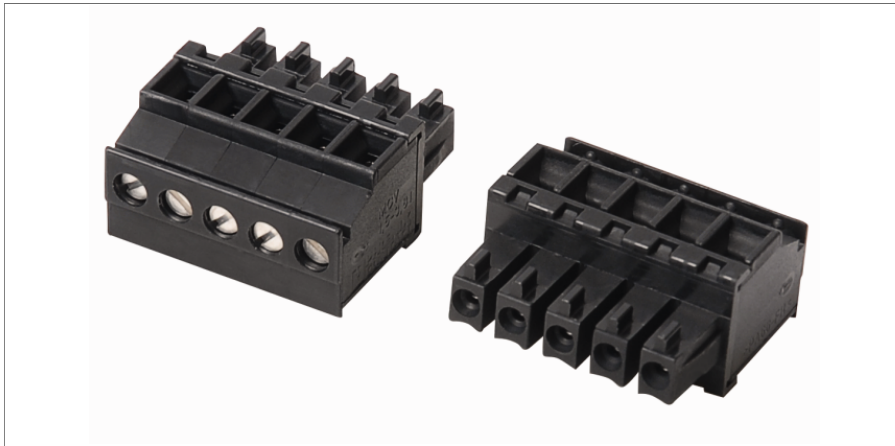

**Accessories  
Power Rail Terminals  
MCVR 1,5/ 5-ST-3,81 BK**

- cULus Recognized
- 5-pin
- Female connector
- Plug-in direction vertical to the conductor axis
- Screw connection

**Accessories**  
**Power Rail Terminals**  
**MCVR 1,5/ 5-ST-3,81 BK**

<b>Type designation</b>	MCVR 1,5/ 5-ST-3,81 BK
Ident no.	7580955
<b>Data sheet version</b>	1.0
<b>Nominal voltage</b>	300 V
<b>Nominal current</b>	8 A
<b>Flammability class acc. to UL 94</b>	V-0
Dimensions	10.4 x 19.84 x 19.1 mm
Weight	4 g
Terminal cross-section	0.14 ... 1.5 mm <sup>2</sup>
Tightening torque	0.25 Nm