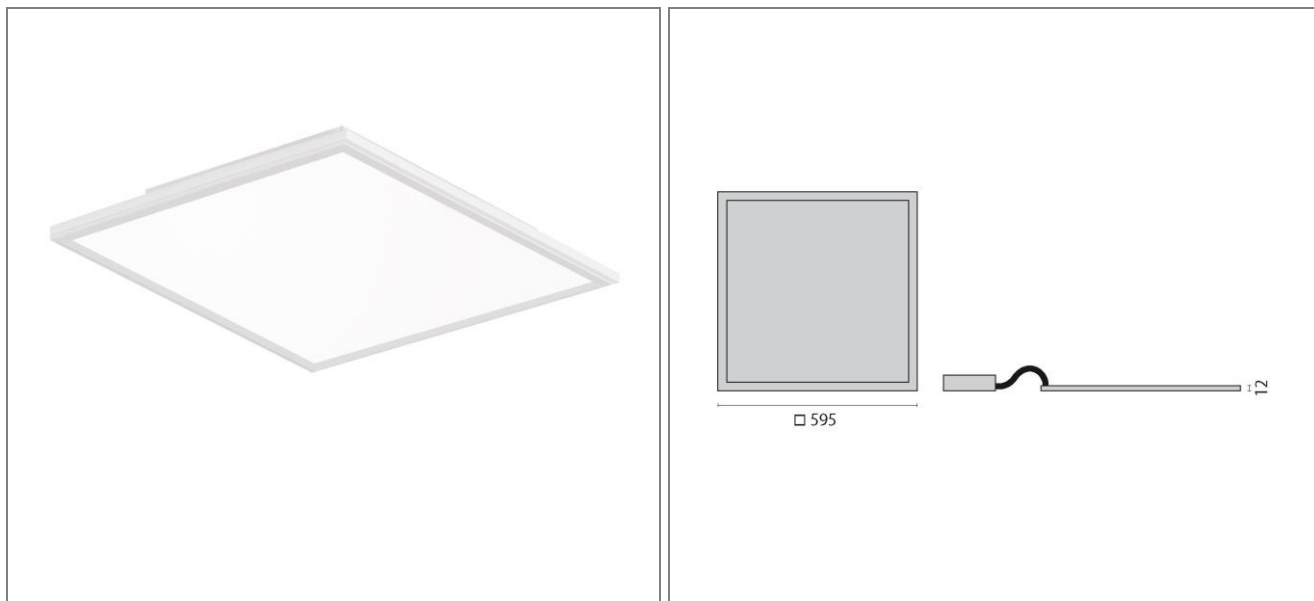

**ART.: 8607891273300**

FL SQUARE 600 IL OP

Art.: 8607891273300, FL SQUARE IL, Direct, 22W, 3000K, Driver static, 596mm, Symmetrical, > 75°, White, Lay-in LED luminaire for indoors, consisting of: Die-cast aluminium housing, powder-coated / LED Sidelight-Technology and light orienting plastic optic for a homogenous light distribution over the entire area of the cover / Colour rendering index Ra > 80 / Colour tolerance according to MacAdam = 3 SDCM / Suitable for lattice and coffered ceilings / Complete with electric converter / UGR <19 for all luminosities / VDU application suitable acc. to EN 12464-1 / Protection class IP43 (for light emission surface for installation in closed ceilings) / Recessed luminaire can only be used for cut ceilings with separately available installation frames / Separate accessory allows the lights to be used as a suspended, surface mounted or recessed luminaires

<b>Connected load</b>	22 W
<b>Luminous flux</b>	2790 lm
<b>Efficiency</b>	127 lm/W
<b>Colour temperature</b>	3000K
<b>Colour rendering (CRI)</b>	80
<b>IP class</b>	20
<b>Nominal voltage</b>	220 – 240 V
<b>Colour</b>	WH-RAL9016
<b>UGR</b>	≤ 22