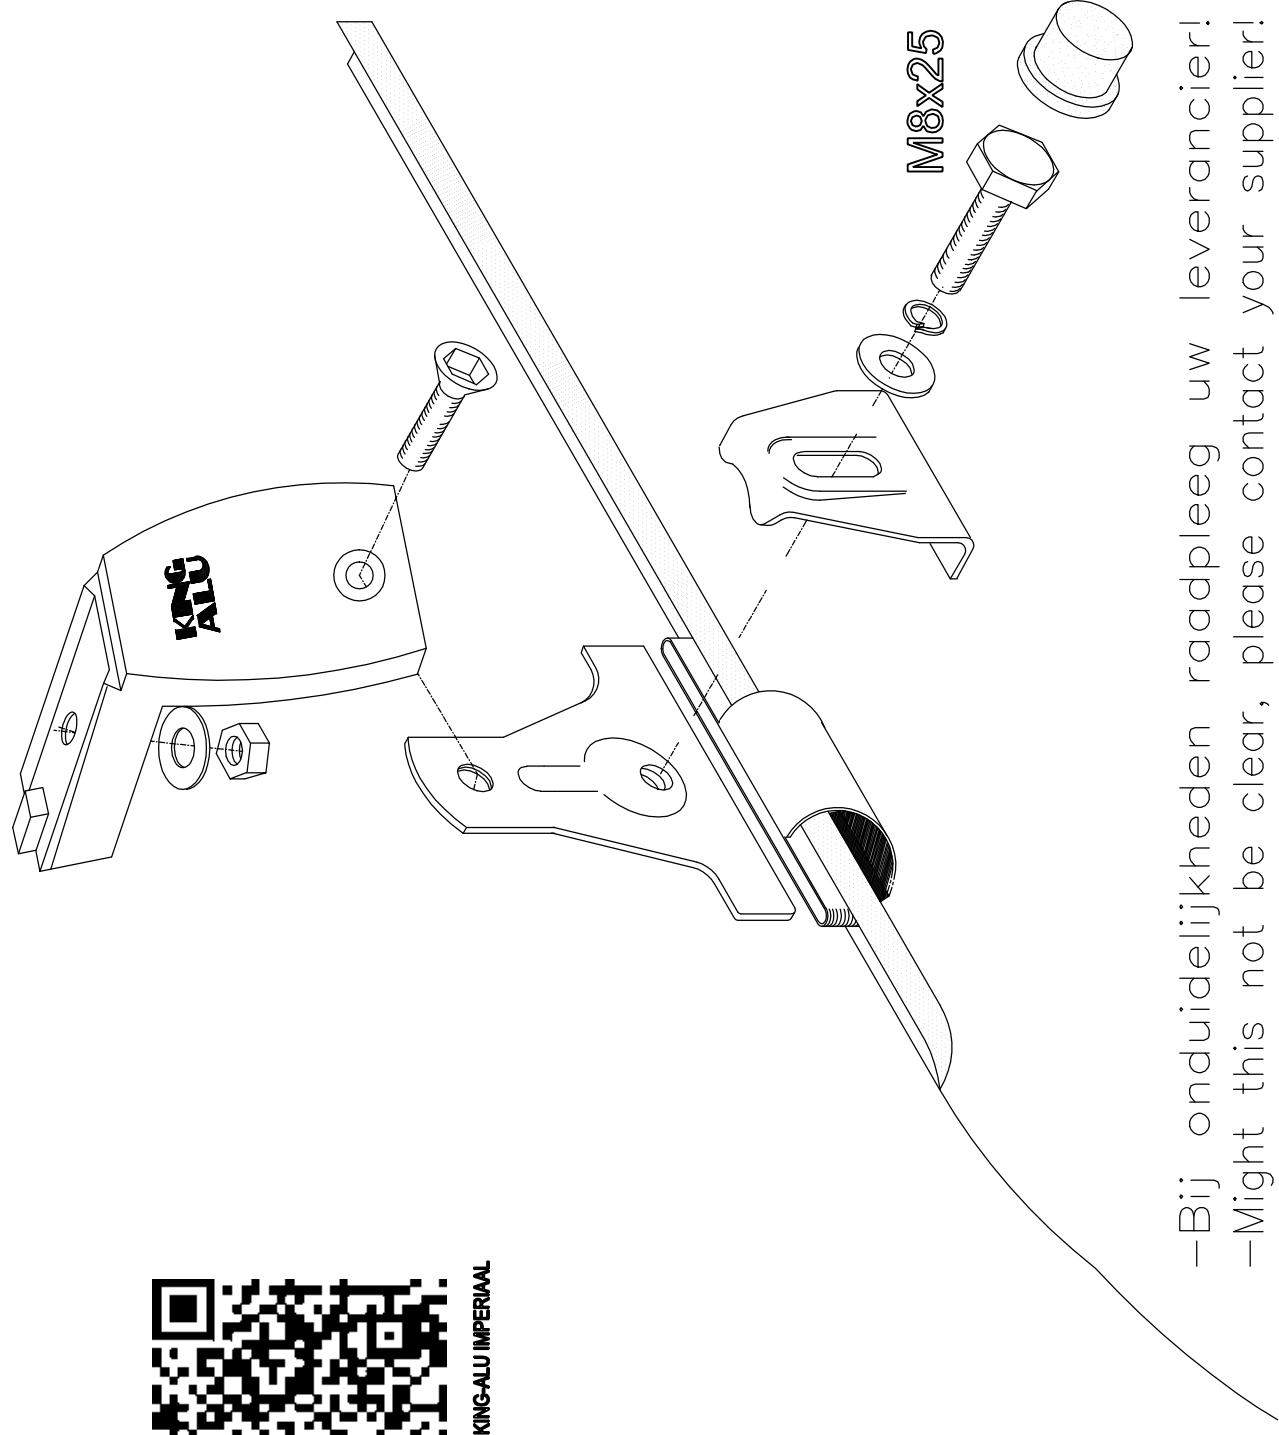

Ford Transit ≥ 2000

320x173cm. L2 H2

 W	10X  M8	20X  M8	 10X
 W	10X  M8	20X  M8	 10X
 W	10X  M8x25	10X  M8x25	 2X
 M8	10X  M8x25	10X  M8x25	 2X

KING PING[®]
www.king-ping.com
info@king-ping.com

MONTAGEFILM KING-ALU IMPERIAL