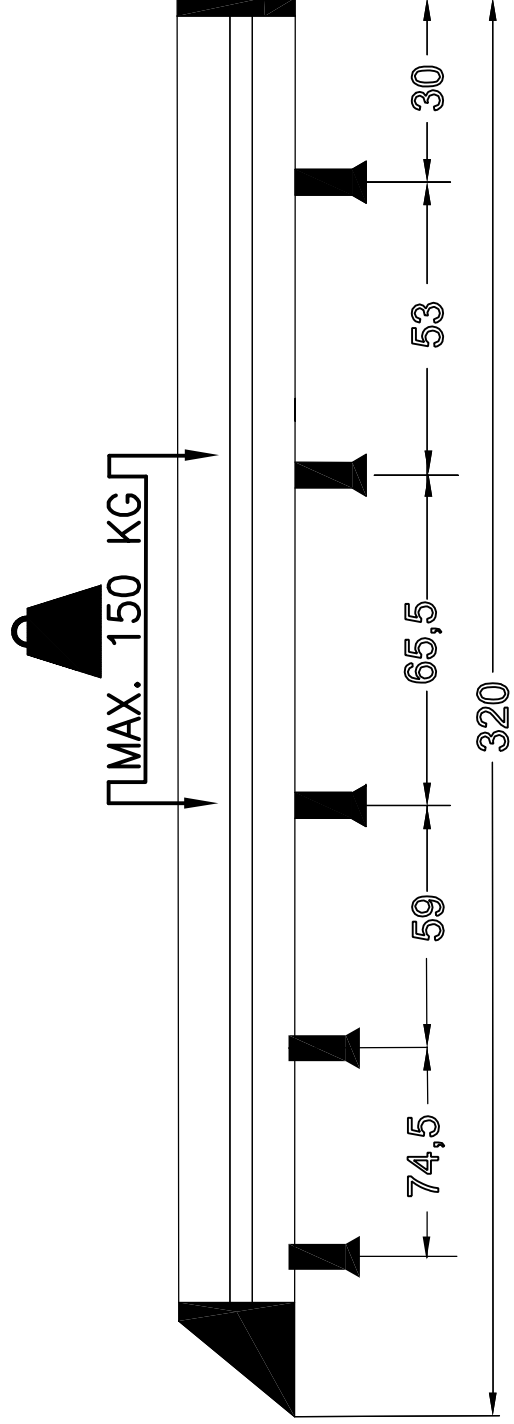

Ford Transit ≥ 2000

320x173cm. L2 H2

 W	10X  M8	20X  M8	 10X
 W	10X  M8	20X  M8	 10X
 W	10X  M8x25	10X  M8x25	 2X
 M8	10X  M8x25	10X  M8x25	 2X

KING PING[®]
www.king-ping.com
info@king-ping.com

MONTAGEFILM KING-ALU IMPERIAL