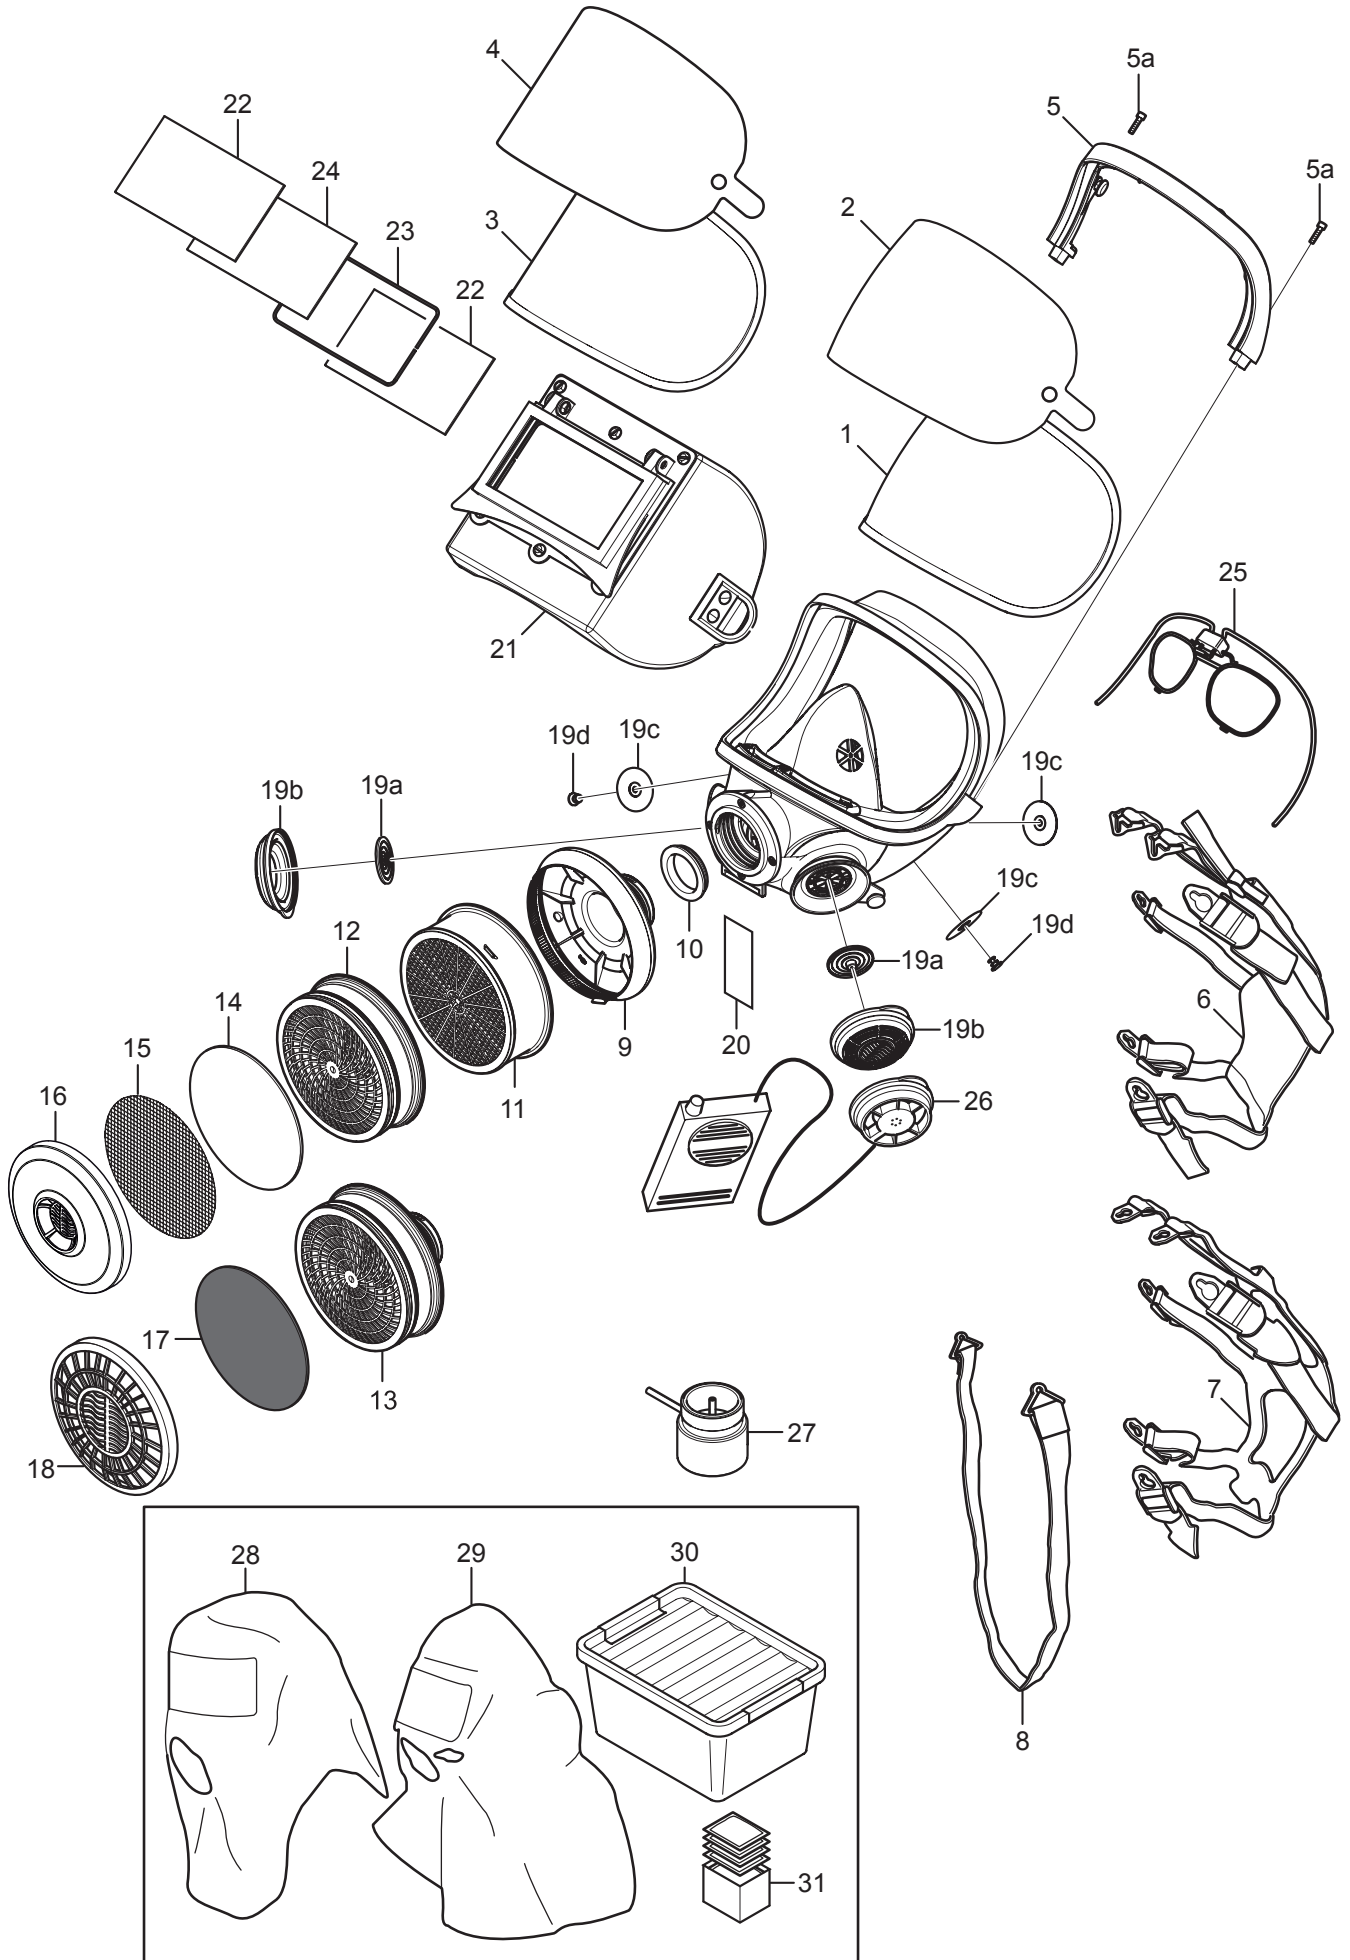

SR 200

Spare parts / Accessories

No.	Description	Ordering No.
1.	PC-visor SR 366 (polycarbonate)	R01-1201
2.	Peel-offs SR 343 for PC-visor	T01-1204
3.	Glass visor SR 365 (laminated glass)	T01-1203
4.	Peel-offs SR 353 for glass visor	T01-1205
5.	Upper frame half	R01-1202
5a.	Screw x2	-
6.	Head harness, fabric	R01-1203
7.	Head harness, rubber SR 340	T01-1215
8.	Carrier strap	R01-1206
9.	Filter adapter SR 280-3	H09-0212
10.	Seal	R01-1205
11.	Gas filter (SR 217 A1, SR 218 A2, SR 315 ABE1, SR 294 ABE2, SR 297 ABEK1, SR 298 AX, SR 215 K1, SR 295 K2, SR 299-2 ABEK-Hg-P3)	-
12.	Particle filter SR 510 P3 R	H02-1312
13.	Particle filter with standard thread Rd 40x1/7" SR 610 P3 R	H02-1412
14.	Pre-filter SR 221	H02-0312
15.	Steel net disc SR 336	T01-2001
16.	Pre-filter holder	R01-0605
17.	Test disc SR 322	R01-0303
18.	Pre-filter holder SR 5153	R01-0604
19.	Set of membranes	R01-1204
19a.	Exhalation x2	-
19b.	Valve covers x2	-
19c.	Inhalation x3	-
19d.	Dowels x2	-
20.	Name label SR 368	R09-0101
21.	Welding cassette SR 84	T01-1212
22.	Protective lens	R03-0507
23.	Retaining clip	R03-0518
24.	Welding lens EN 10 60x110	R03-0510
	Welding lens EN 11 60x110	R03-0511
	Welding lens EN 12 60x110	R03-0512
25.	Spectacle frame SR 341	T01-1201
26.	Small talk/Voice amplifier SR 324	T01-1217
27.	Test adapter SR 370	T01-1206
28.	Protective hood SR 64	H09-0301
29.	Protective hood short SR 345	H09-1012
	Protective hood long SR 346	H09-1112
30.	Storage box SR 344	T01-1214
31.	Cleaning tissue SR 5226. Box of 50.	H09-0401