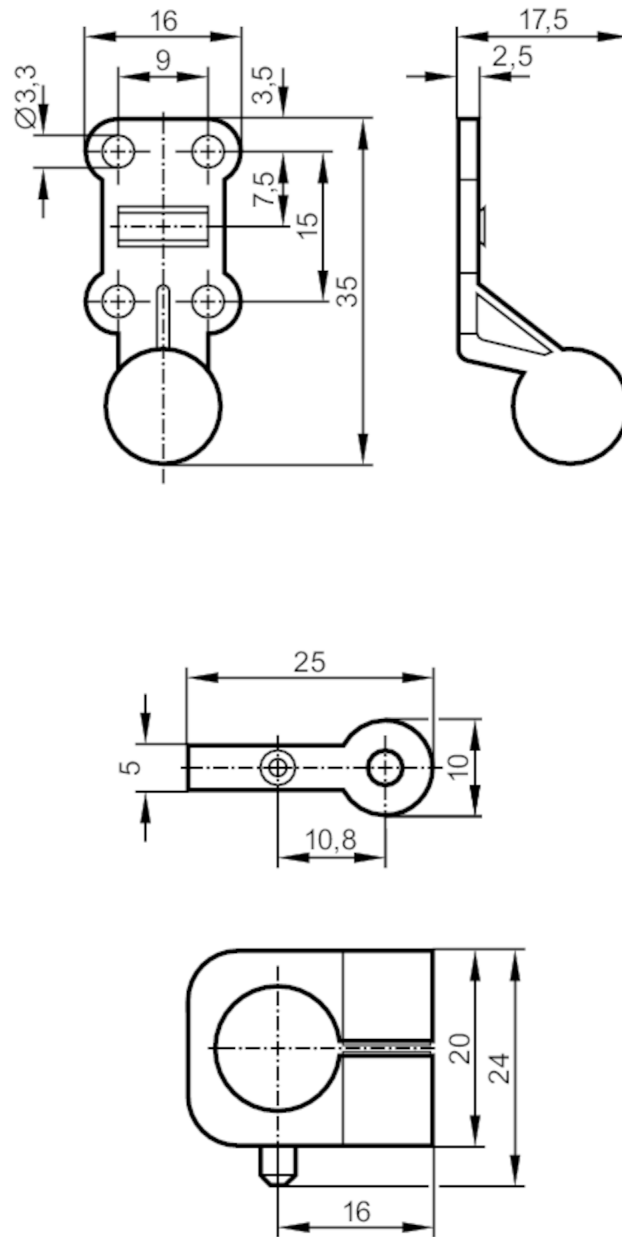

E21056

Mounting set for photoelectric sensors

MOUNTING SET OH

Operating conditions

Ambient temperature [°C] -30...60

Mechanical data

Weight [g] 10.1

Materials ABS