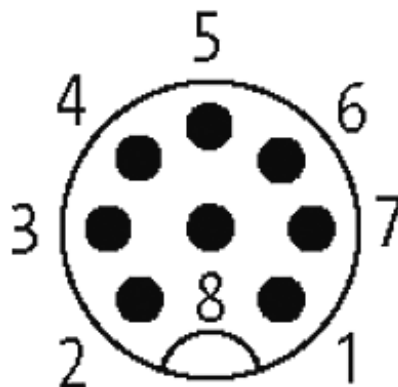

M12 female 90° with cable

PUR 8x0.25 gy drag chain 0,6m

M12

Female 90°

8-pole

Art.-No. 7005 - M12 Lite - (plastic hexagonal screw) on request

Plastic housings with good resistance against chemicals and oils. The resistance to aggressive media should be individually tested for your application. Further details on request. Further cable lengths on request.

[Link to Product](#)**Illustration**

Female

1	⌋	white
2	⌋	brown
3	⌋	green
4	⌋	yellow
5	⌋	gray
6	⌋	pink
7	⌋	blue
8	⌋	red

Product may differ from Image