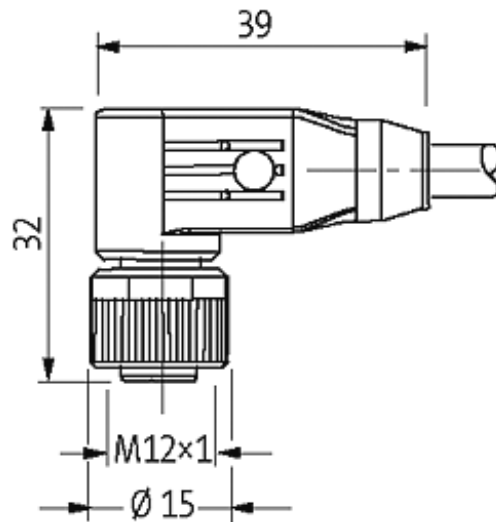

M12 female 90° with cable

PUR 8x0.25 gy drag chain 0,6m

M12

Female 90°

8-pole

Art.-No. 7005 - M12 Lite - (plastic hexagonal screw) on request

Plastic housings with good resistance against chemicals and oils. The resistance to aggressive media should be individually tested for your application. Further details on request. Further cable lengths on request.

[Link to Product](#)**Illustration**

Female

1	⌋	white
2	⌋	brown
3	⌋	green
4	⌋	yellow
5	⌋	gray
6	⌋	pink
7	⌋	blue
8	⌋	red

Product may differ from Image