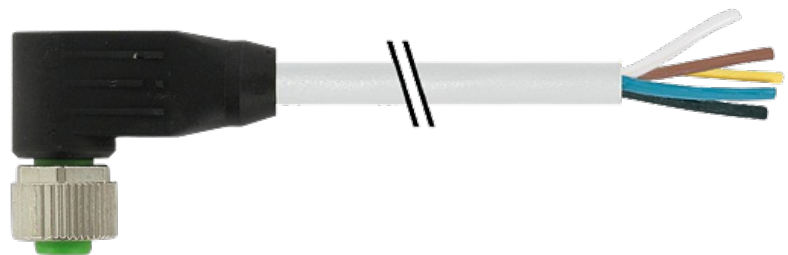

M12 female 90° with cable

PUR 8x0.25 gy drag chain 0,6m

M12

Female 90°

8-pole

Art.-No. 7005 - M12 Lite - (plastic hexagonal screw) on request

Plastic housings with good resistance against chemicals and oils. The resistance to aggressive media should be individually tested for your application. Further details on request. Further cable lengths on request.

[Link to Product](#)**Illustration**

Female

1	⌋	white
2	⌋	brown
3	⌋	green
4	⌋	yellow
5	⌋	gray
6	⌋	pink
7	⌋	blue
8	⌋	red

Product may differ from Image