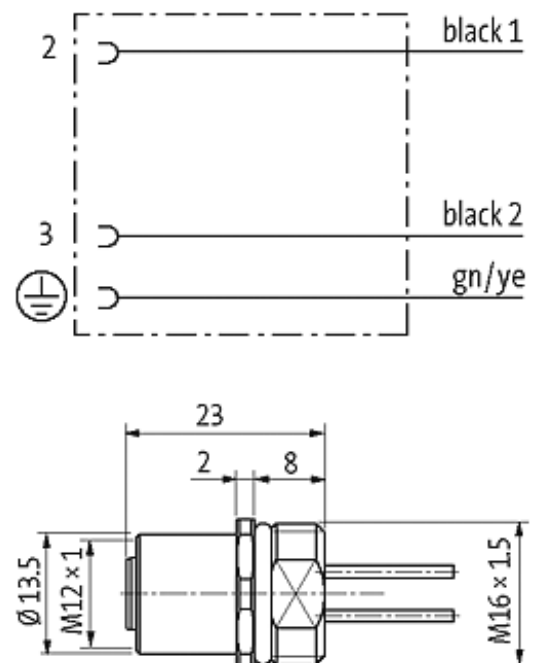

M12 FEMALE FLANGE PLUG C CODED FRONT MOUNT

PP-wires 3X0.75 1m

Flange M12 female
3-pole
Front mounting
with multi-strand wire

[Link to Product](#)

Illustration

Product may differ from Image

Form

20221

Technical Data

Operating voltage	max. 250 V AC/DC
Operating current per contact	max. 4 A
Locking of ports	Screw thread M12 × 1 mm (recommended torque 0.6 Nm) self-securing
Protection	IP67 inserted and tightened (EN 60529)

Cables

Cable number	930
No./diameter of wires	3 × 0.75 mm²
Wire isolation	PP (bk, num, gnye)
Shore hardness outer jacket	90 ± 5A