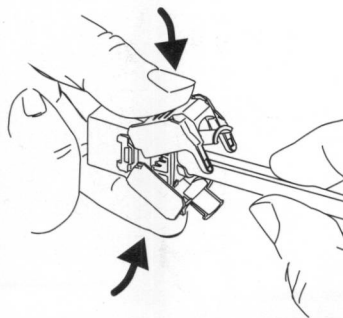

1. Cap for KJ-TL & Punch Down

2.

3.

4.

5.

2.

3.

110 Tool or Krone Tool

6.

Cable tie

•The plug used have to comply with FCC Part 68 Subpart F rules and IEC 60603-7.