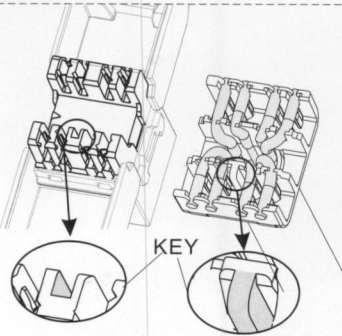

Toolless User Guide

KJ-TL User Guide

Punch Down User Guide

1. Cap for Toolless

2.

3.

4.

Click

6.

Cable tie

•The plug used have to comply with FCC Part 68 Subpart F rules and IEC 60603-7.