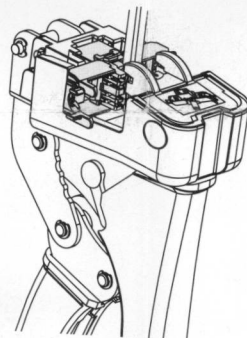

Toolless User Guide

KJ-TL User Guide

Punch Down User Guide

1. Cap for Toolless

2.

3.

4.

Click

1. Cap for KJ-TL & Punch Down

2.

3.

4.

5.

2.

3.

110 Tool or Krone Tool

6.

Cable tie

•The plug used have to comply with FCC Part 68 Subpart F rules and IEC 60603-7.