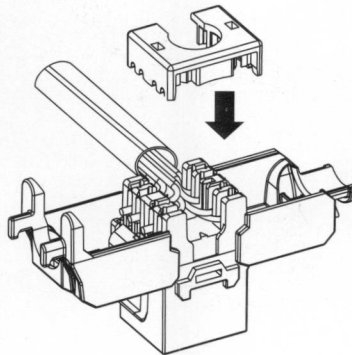

1. Cap for KJ-TL & Punch Down

2.

3.

4.

5.

2.

3.

110 Tool or Krone Tool

6.

Cable tie

•The plug used have to comply with FCC Part 68 Subpart F rules and IEC 60603-7.