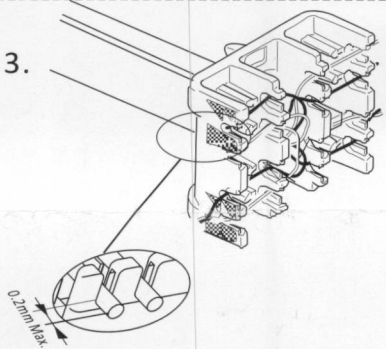

Toolless User Guide

KJ-TL User Guide

Punch Down User Guide

1. Cap for Toolless

2.

3.

4.

Click

6.

Cable tie

•The plug used have to comply with FCC Part 68 Subpart F rules and IEC 60603-7.