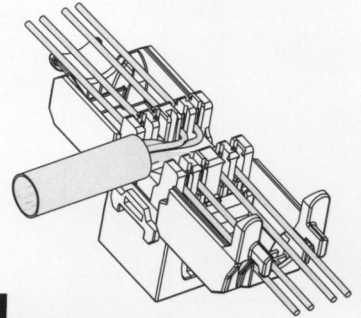

1. Cap for KJ-TL & Punch Down

2.

3.

4.

5.

2.

3.

110 Tool or Krone Tool

6.

Cable tie

•The plug used have to comply with FCC Part 68 Subpart F rules and IEC 60603-7.