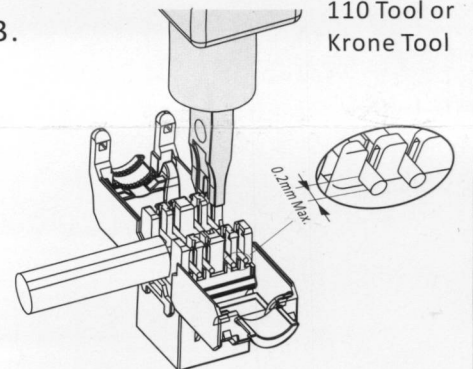

1. Cap for KJ-TL & Punch Down

2.

3.

4.

5.

2.

3.

110 Tool or Krone Tool

6.

Cable tie

•The plug used have to comply with FCC Part 68 Subpart F rules and IEC 60603-7.