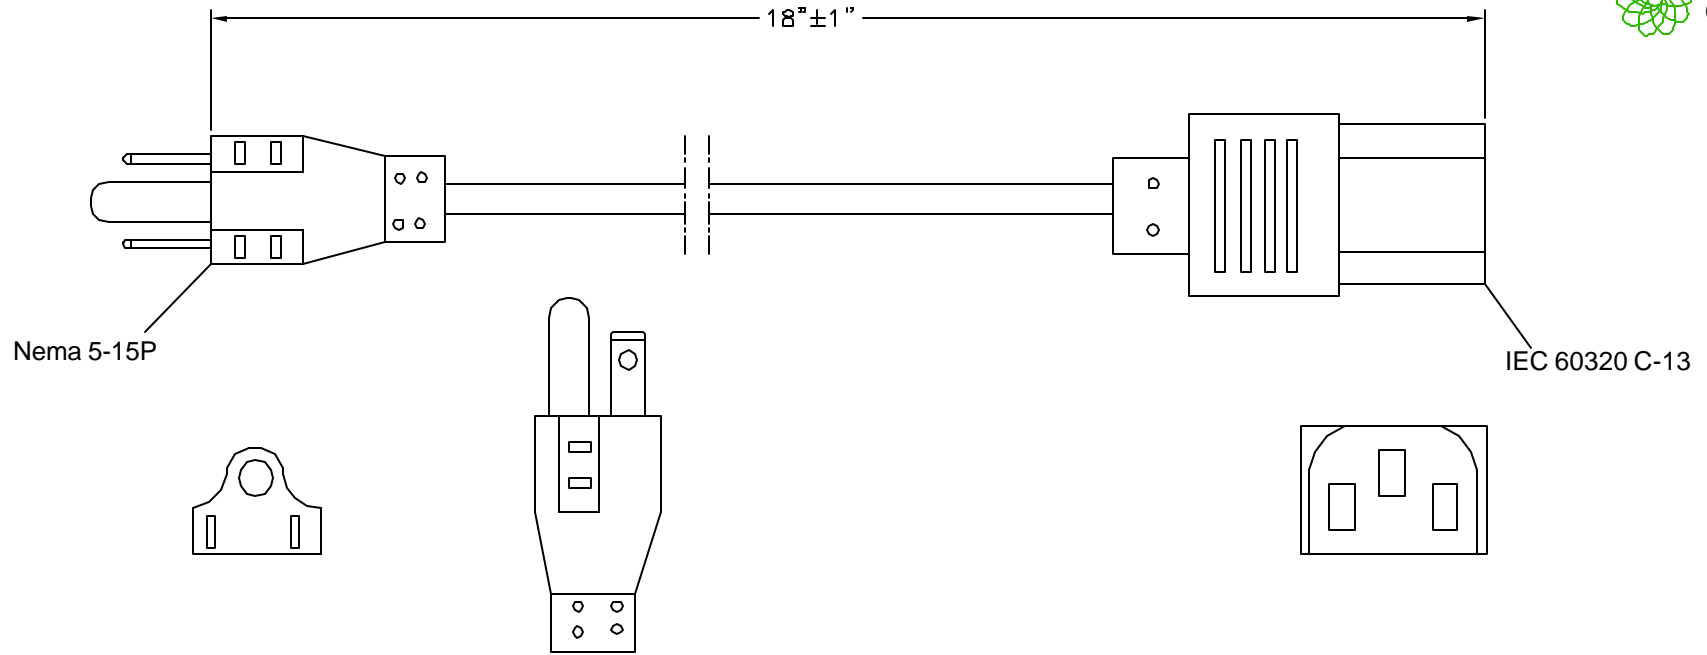

REVISIONS

DCP #	REV	DESCRIPTION	DRAWN	DATE	CHECKD	DATE	APPRVD	DATE
1931		Released	JN	11/07/08	JWM	11/07/08	JWM	11/07/08

NOTES:

1. CORDAGE: SVT, 18AWG / 3C, UNSHIELDED, CEE COLOR CODE, TEMP. RATING 60°C, RATING: 125V 10A, JACKET COLOR: BLACK
2. PLUG: NEMA 5-15P
3. CONNECTOR: IEC 60320 C-13
4. APPROVALS: UL, cUL

DRAWING TITLE: Power Cord			
SIZE	DWG. NO.	ELECTRONIC FILE	REV
A	SPC13310	11J3577.dwg	A
SCALE: NTS	U.O.M.: INCHES [mm]	SHEET: 1 OF 1	