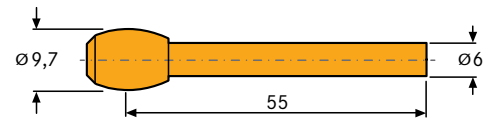

Measuring probe, barrel-shaped

Diameter 9.7 mm (for M12–M150)

Art. no.	35172 140
Brand	TESA
Manufacturer Part Number	00760068
Gross Weight	0.100 kg
Product Group	362

EAN

7630041107340