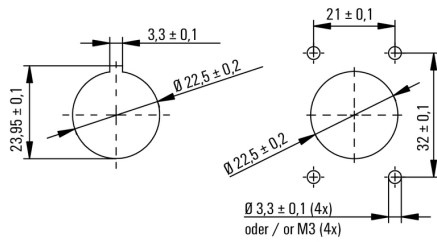

**Industrial Ethernet
IE-BS-V04P-RJ45-C**

Weidmüller Interface GmbH & Co. KG
Klingenbergstraße 26
D-32758 Detmold
Germany
Fon: +49 5231 14-0
Fax: +49 5231 14-292083
www.weidmueller.com

Drawings

Installation cut-out

Mounting cut-out: 1. With central screw connection / 2. For mounting with four M3 screws