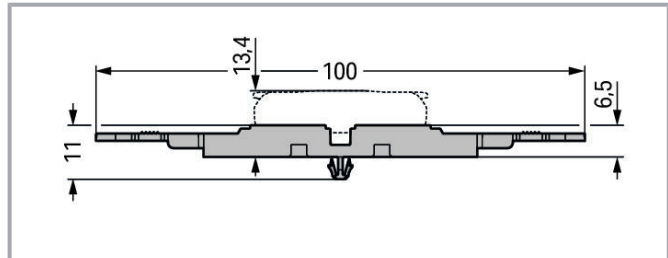

Data sheet | Item number: 221-2514 **NEW**

Mounting carrier with strain relief; 4-way; for inline splicing connector with lever; with snap-in mounting foot; gray

www.wago.com/221-2514

Subject to changes. Please also observe the further product documentation!

Data

Physical data

Width	38.8 mm / 1.528 inch
Height from the surface	6.5 mm / 0.256 inch
Depth	100 mm / 3.937 inch

Material data

Color	gray
Weight	7.8 g

Commercial data

Packaging type	BOX
Country of origin	CN
GTIN	4055144066579
Customs tariff number	39269097900

Do you have any questions about our products?
We are always happy to take your call at +49 (571) 887-44222.

	Fixing screw; for 209-120 mounting carrier	www.wago.com/209-119
<hr/>	Item no.: 209-120	
	Mounting foot; can be snapped on terminal blocks with snap-in mounting foot; for mounting on relay-modules; 6.4 mm wide; gray	www.wago.com/209-120
<hr/>	Item no.: 209-123	
	Mounting foot with screw; can be screwed on terminal blocks with fixing flange; 6.4 mm wide; gray	www.wago.com/209-123
<hr/>	Marking accessories	
<hr/>	Item no.: 210-334	
	Marking strips; as a DIN A4 sheet; Strip width 5 mm; Strip length 182 mm; plain; Self-adhesive; white	www.wago.com/210-334