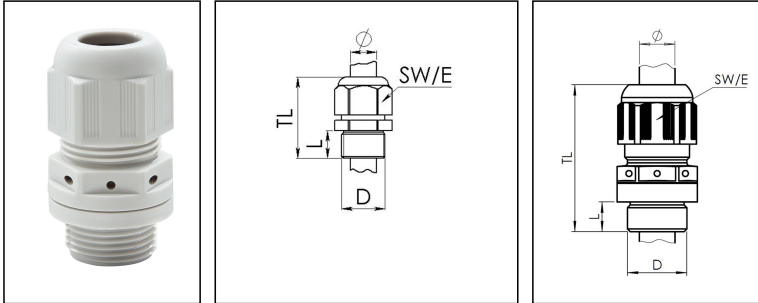

ESVG 40 LG

Pressure compensation cable gland, polyamide, RAL 7035, M40

Products may differ in size, colour and appearance to those shown. If you require further information or customisation, please contact us directly.

Material cable gland	Polyamide
Material membrane	ePTFE
Material sealing gasket	EPDM
Airflow at 70mbar	150 l/h
Temp. range min	-40 °C
Temp. range max	100 °C
Glow wire test	750 °C
Protection class	IP68 / IP69
Thread type	M
Ø Connection thread D	40
Lead	1,5
Length screw-in thread L	12 mm
Ø cable diameter min	16 mm
Ø cable diameter max	28 mm
Key width SW	46 mm
Collar diameter (E)	51 mm
Install. torques fitting	20 N m
Install. torques cap nut	20 N m
Total length TL	52 mm - 65 mm
Equipment	Incl. connection thread gasket
Product Color	RAL 7035
Order no. RAL 7035	10102471
Type	ESVG 40 LG
Packing unit	1
EAN number	4007685059817