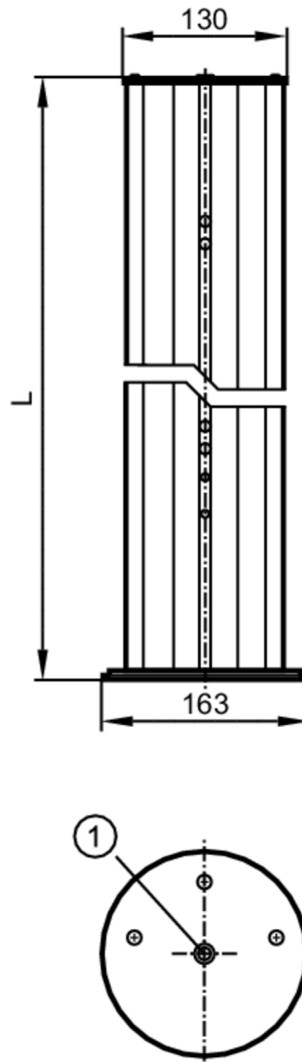

EY2001

Mounting stand for safety light grids

FLOOR MOUNT.PROTECTION 2 BEAMS

1 spirit level

Application

Design for safety light grids, 2 beams, for safety light curtains, ...760 mm

Mechanical data

Weight [g] 6500

Dimensions [mm] \varnothing 130

Materials aluminium epoxy-powder coated; plastics

Length [mm] 1010

Accessories

Accessories (supplied) socket head screws: 6

washers: 6

lock nuts: 4

Remarks