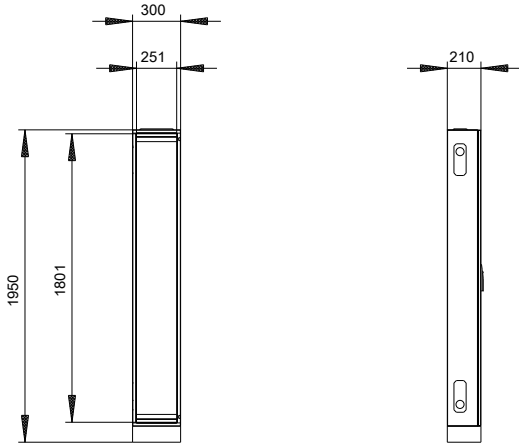

Industry Mall (Online ordering system)

<https://eb.automation.siemens.com/mall/en/WW/Catalog/Product/8GK13128KK12>

Service&Support (Manuals, Certificates, Characteristics, FAQs,...)

<http://support.automation.siemens.com/WW/view/en/8GK13128KK12/all>

Image database (product images, 2D dimension drawings, 3D models, device circuit diagrams, ...)

<http://www.automation.siemens.com/bilddb/cax_en.aspx?mfb=8GK13128KK12>

CAX-Online-Generator

<http://www.siemens.com/cax>

Tender specifications

<http://ausschreibungstexte.siemens.com/tiplv>

last modified:

11.03.2015