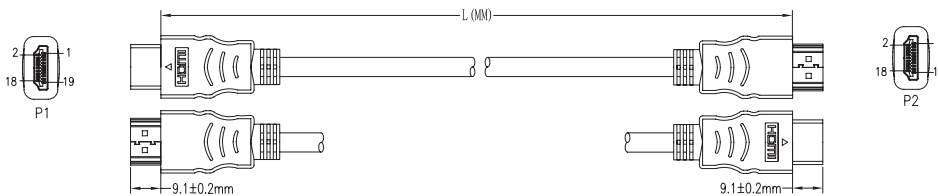

High Speed 4K UHD HDMI Lead with Ethernet Male to Male

pro-SIGNAL

RoHS
Compliant

Specifications

Connector Type A	: HDMI Plug
Connector Type B	: HDMI Plug
Jacket Colour	: Black
Conductor Resistance	: 5Ω Max.
Insulation Resistance	: 10MΩ Min.

Diagram

Notes:

Material:

HDMI Cable: [(7/0.10BC×2C+7/0.10BC×1C+AM)×5PCs+7/0.10BC×4C]+AM+D(7/0.10BC)+B(16/8/0.12ALM)+Black PVC Jacket; OD: 6mm ±0.2mm

HDMI 19 Pin Type A Male: Black Insulation, Gold Plated Contacts, Gold Plated Shell

All Hood: Molded Black PVC

Part Number Table

Description	Length (L)	Part Number
High Speed 4K UHD HDMI Lead with Ethernet, Male to Male	1m	PSG91393
	3m	PSG91395
	5m	PSG91396

Dimensions : Millimetres

Important Notice : This data sheet and its contents (the "Information") belong to the members of the AVNET group of companies (the "Group") or are licensed to it. No licence is granted for the use of it other than for information purposes in connection with the products to which it relates. No licence of any intellectual property rights is granted. The Information is subject to change without notice and replaces all data sheets previously supplied. The Information supplied is believed to be accurate but the Group assumes no responsibility for its accuracy or completeness, any error in or omission from it or for any use made of it. Users of this data sheet should check for themselves the Information and the suitability of the products for their purpose and not make any assumptions based on information included or omitted. Liability for loss or damage resulting from any reliance on the Information or use of it (including liability resulting from negligence or where the Group was aware of the possibility of such loss or damage arising) is excluded. This will not operate to limit or restrict the Group's liability for death or personal injury resulting from its negligence. pro-SIGNAL is the registered trademark of Premier Farnell Limited 2019.