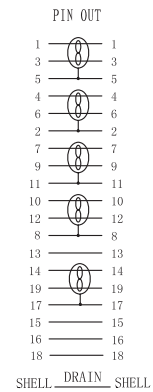

High Speed 4K UHD HDMI Lead with Ethernet Male to Male

pro-SIGNAL

RoHS
Compliant

Specifications

Connector Type A	: HDMI Plug
Connector Type B	: HDMI Plug
Jacket Colour	: Black
Conductor Resistance	: 5Ω Max.
Insulation Resistance	: 10MΩ Min.

Diagram

Notes:

Material:

HDMI Cable: [(7/0.10BC×2C+7/0.10BC×1C+AM)×5PCs+7/0.10BC×4C]+AM+D(7/0.10BC)+B(16/8/0.12ALM)+Black PVC Jacket; OD: 6mm ±0.2mm

HDMI 19 Pin Type A Male: Black Insulation, Gold Plated Contacts, Gold Plated Shell

All Hood: Molded Black PVC

Part Number Table

Description	Length (L)	Part Number
High Speed 4K UHD HDMI Lead with Ethernet, Male to Male	1m	PSG91393
	3m	PSG91395
	5m	PSG91396

Dimensions : Millimetres

Important Notice : This data sheet and its contents (the "Information") belong to the members of the AVNET group of companies (the "Group") or are licensed to it. No licence is granted for the use of it other than for information purposes in connection with the products to which it relates. No licence of any intellectual property rights is granted. The Information is subject to change without notice and replaces all data sheets previously supplied. The Information supplied is believed to be accurate but the Group assumes no responsibility for its accuracy or completeness, any error in or omission from it or for any use made of it. Users of this data sheet should check for themselves the Information and the suitability of the products for their purpose and not make any assumptions based on information included or omitted. Liability for loss or damage resulting from any reliance on the Information or use of it (including liability resulting from negligence or where the Group was aware of the possibility of such loss or damage arising) is excluded. This will not operate to limit or restrict the Group's liability for death or personal injury resulting from its negligence. pro-SIGNAL is the registered trademark of Premier Farnell Limited 2019.