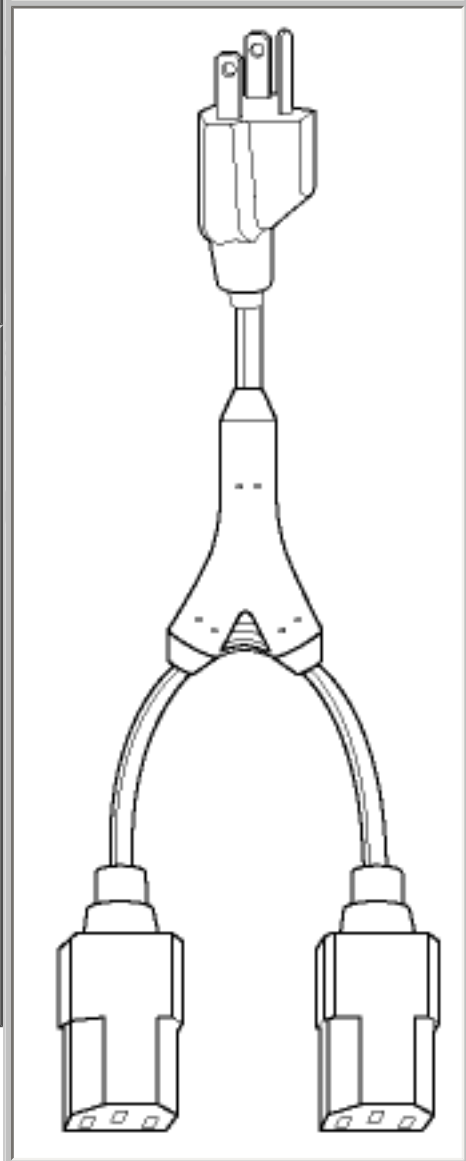

[Back](#)

**Selected Cable: 17274A**

End View	Plug	Cord	Connector	End View
				
5-15P	AEC-30	SJT	250A	C13

<b>Part Number</b>	17274A
<b>Category</b>	3 conductor plastic detachable special use cords
<b>Jacket Color</b>	black
<b>Length Feet</b>	6':2' legs
<b>Temperature Rating</b>	60 C°C
<b>Packaging Units Per Carton</b>	B-50
<b>Color Coding</b>	North America
<b>AWG Stranding</b>	16 (65x34)
<b>Nominal OD Inch</b>	0.340
<b>Nominal OD millimeter</b>	8
<b>Rating</b>	3250 Watts 13A-125V
<b>Notes</b>	See 17275A for 10' version. See 17272A for 18 gauge version.

**Cord View**

**Approvals**

Qty:

Back

Volex Power Cord Products Division, 5350 Lakeview Parkway S. Drive #D Indianapolis, IN 46268  
800-246-CORD. [info@volexpowercords.com](mailto:info@volexpowercords.com)