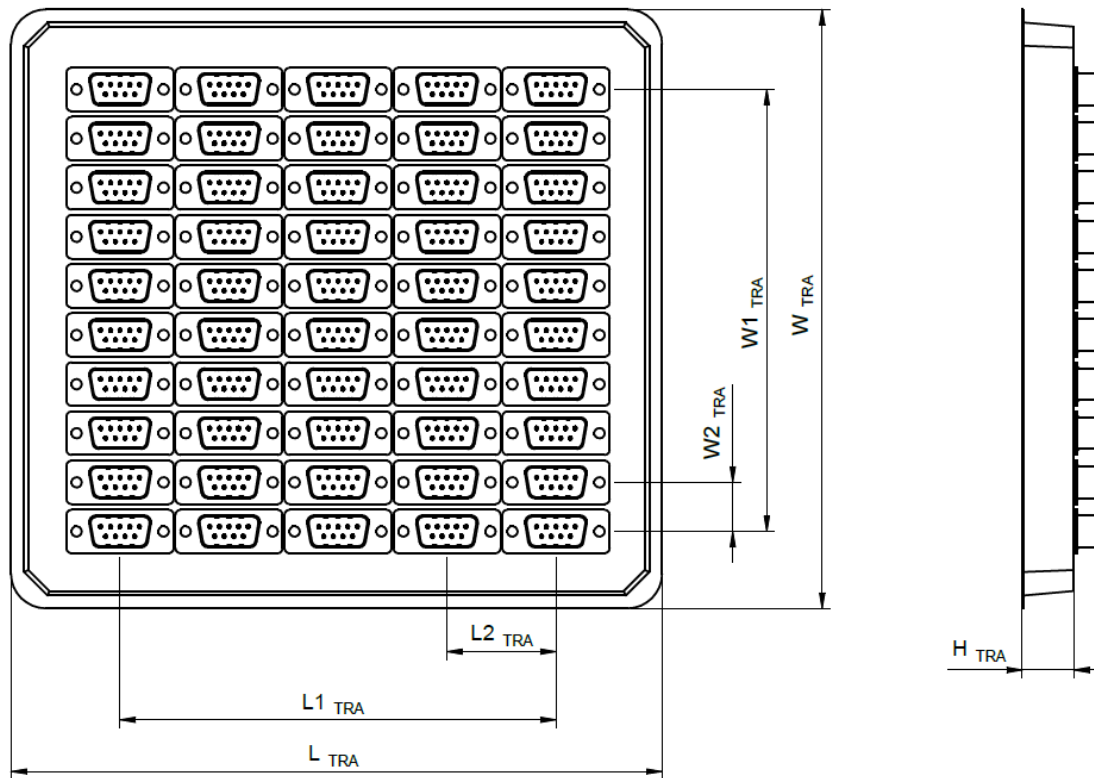

AFTER

Part number	L (mm)	L1 (mm)	L2 (mm)	W (mm)	W1 (mm)	W2 (mm)	H (mm)
61800924823	190	127	32	175	130	17	16
61801524823	240	166	44	175	129	21	16
61802524823	300	217	57	175	133	22	16
61803724823	300	213	71	175	133	12	16