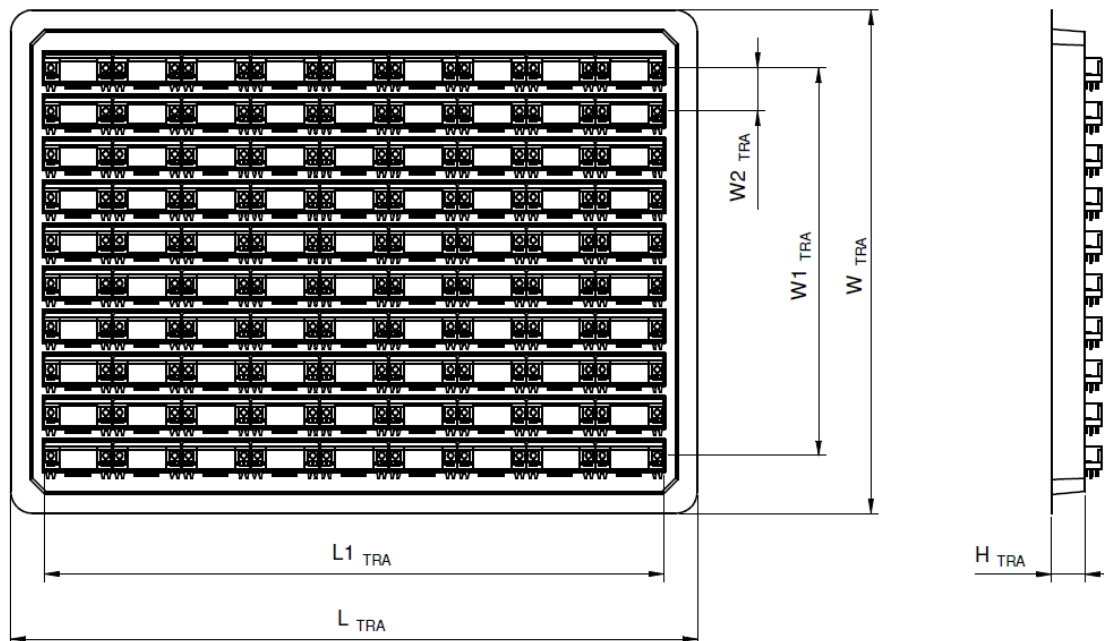

Packaging specifications:

Part number	BEFORE		AFTER	
	Qty per tray (SPQ)	Qty per carton	Qty per tray (SPQ)	Qty per carton
618015330923	90	1170	100	1000

BEFORE	L (mm)	L1 (mm)	W (mm)	W1 (mm)	W2 (mm)	H (mm)
618015330923	311.0	282.0	228.0	175.5	19.5	15.0

AFTER	L (mm)	L1 (mm)	W (mm)	W1 (mm)	W2 (mm)	H (mm)
618015330923	345	316	227	176	20	15

The shielding plating will change from **Ni** to **Sn over Cu**.

Reliability / Qualification Summary:

Product approval is according to the specification criteria and is internally released by the Product Management Department.