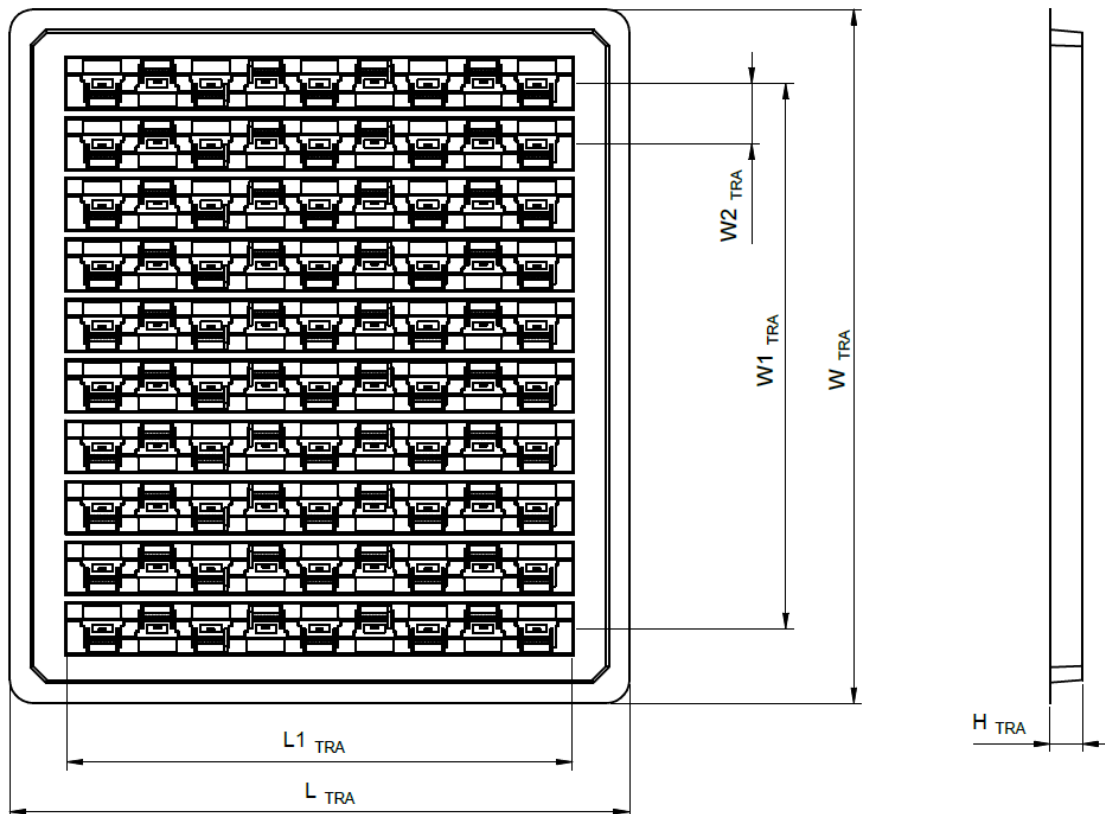

Packaging specifications :

Part number	BEFORE		AFTER	
	Qty per tray (SPQ)	Qty per carton	Qty per tray (SPQ)	Qty per carton
618009221923	90	1350	100	1000
618015221923	70	1050	70	1050
618025221923	40	600	50	1000
618037221923	30	450	40	520

BEFORE

Part number	L (mm)	L1 (mm)	W (mm)	W1 (mm)	W2 (mm)	H (mm)
618009221923	268	220	300	236	26.2	14
618015221923	268	230	300	236	26.2	14
618025221923	268	196	300	236	26.2	14
618037221923	268	196	300	236	26	14