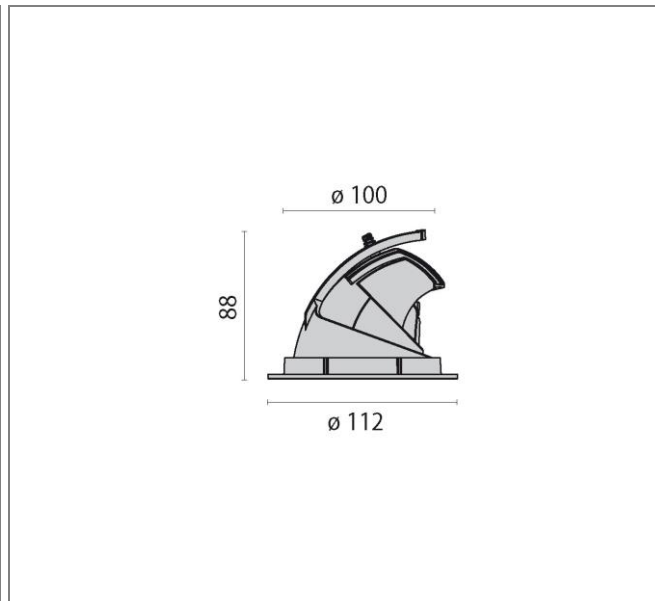

ART.: 8432164133410

EB432 LED MEDIUM REFLECTOR

Art.: 8432164133410, EB432 LED, 14W, 4000K, Driver static, Direct / medium (2 x 11°-22°), White, Recessed LED luminaire for indoors, consisting of: Die-cast aluminum spotlight body and ring, powder-coated, Reflector can be swivelled horizontally inwards and outwards thanks to the unique swivel mechanism, Adjustable about 60° (from -15° up to 45°, rotatable about 355°, High-brilliance spherical faceted reflector for maximum lamp performance and neutral colour rendering, Reflector in Medium design, Colour rendering index Ra > 90, Colour tolerance according to MacAdam ≤ 3 SDCM Toolless mounting, Complete with electric converter, Anchor springs, Complete with clear safety glass pane

Connected load	14 W
Luminous flux	1370 lm
Efficiency	97 lm/W
Colour temperature	4000K
Colour rendering (CRI)	80
IP class	20
Nominal voltage	220 – 240 V
Colour	RAL 9010