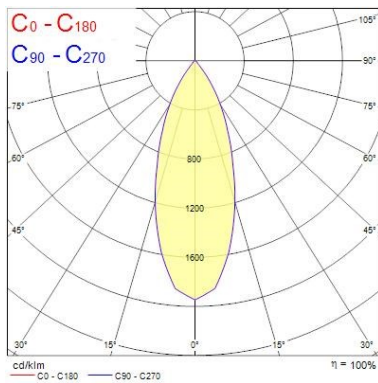

Optical data

Fixture luminous flux (lm)	988
Luminaire efficacy (lm/W)	99
LOR (%)	100
Colour temperature (K)	3000
Light colour	Warm White
CRI (Ra)	90
Colour Variation Initial (SDCM)	SDCM3
Adjustable chromaticity	N
Beam Angle (°)	46
Photobiological Risk Group	RG1

Lifetime data

Lifespan L70 B50	100000
Lifespan L80 B20	100000
Lifespan L90 B10	68500

Physical data

Housing colour	Black
IP rating	IP65/20
IK rating	IK02
Diffuser finish	Bezel (or Ring)
Nominal Product Height (mm)	72
Nominal Product Diameter (mm)	90
Cutout Dimensions (W x L in mm or Diameter in mm)	76
Weight (kg)	0.44
Recessed Depth (mm)	72

PHOTOMETRY

Distance [m]	Cone diameter [m]	E ₀ [lx]	E ₁ [lx]	E ₂ [lx]
0.5	0.34	7892	18.9°	3289
1.0	0.68	1923	18.9°	817
1.5	1.03	885	18.9°	383
2.0	1.37	481	18.9°	204
2.5	1.71	305	18.9°	131
3.0	2.05	214	18.9°	91

Distance [m] Cone diameter [m] Illuminance [lx]
C0 - C180 (Half beam angle: 37.9°)

TECHNICAL DRAWINGS