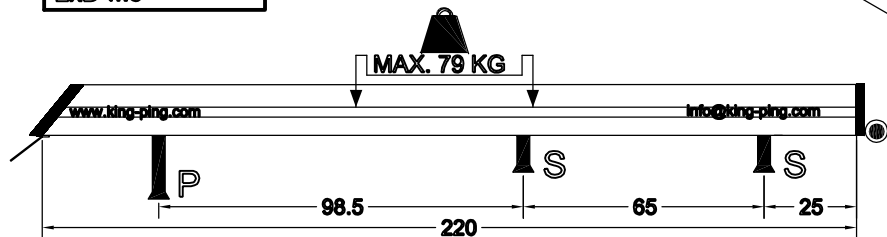

Ford Connect

220x123 cm. L2 H2

291cm.

www.king-ping.com
info@king-ping.com

 8cm. 4x	 9.5cm. 2x	 2x
 4x	 12x	 2x
 2x	 2x	 2x
 4x	 2x	 4x
 4x	 4x	 10x
 4x	 2x	 2x
 10x	 2x	 2x
 16x	 2x	
 2x		

05/2009 ALUFOCN220123X