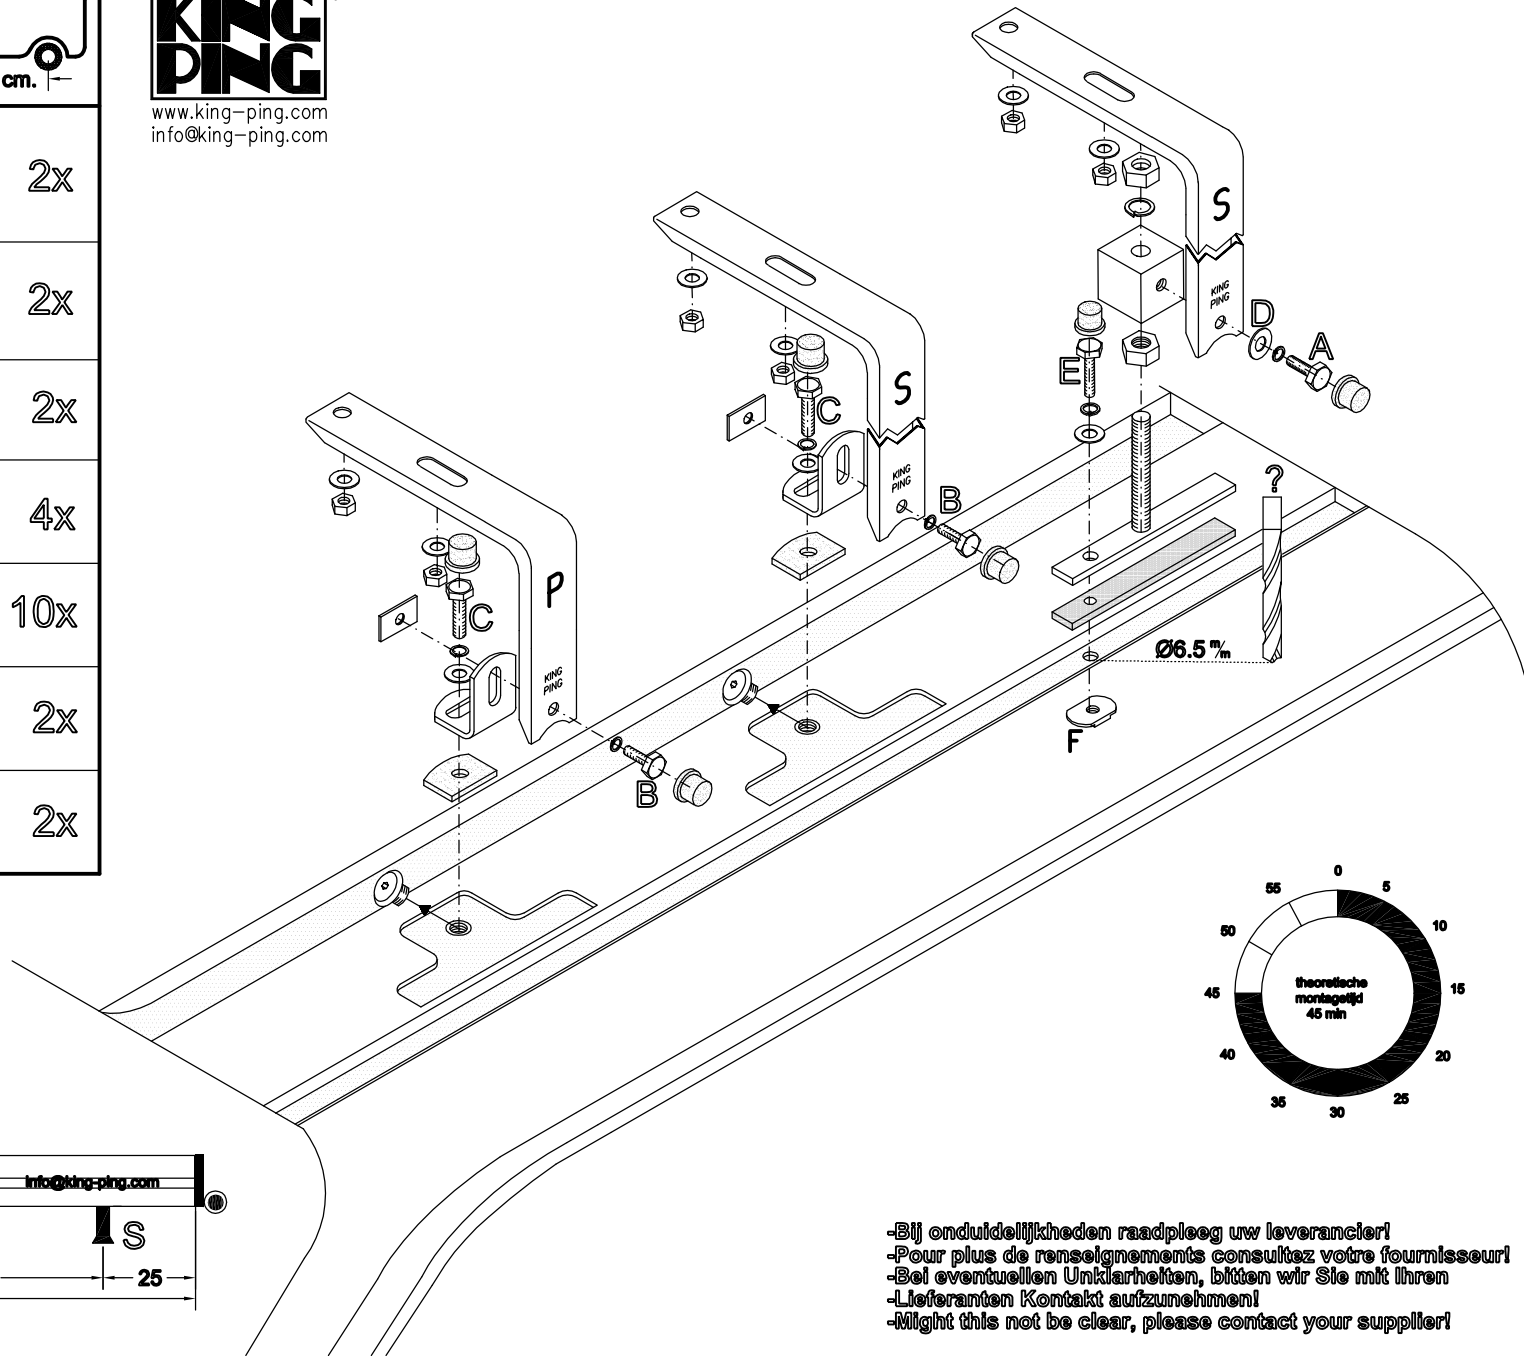

Ford Connect

220x123 cm. L2 H2

291cm.

www.king-ping.com
info@king-ping.com

 8cm. 4x	 9.5cm. 2x	 2x
 4x	 12x	 2x
 2x	 2x	 2x
 4x	 2x	 4x
 4x	 4x	 10x
 4x	 2x	 2x
 10x	 2x	 2x
 16x	 2x	
 2x		

05/2009 ALUFOCN220123X