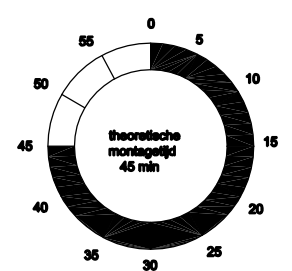

Ford Connect

220x123 cm. L2 H2

291cm.

www.king-ping.com
info@king-ping.com

 8cm. 4x	 9.5cm. 2x	 2x
 4x	 12x	 2x
 2x	 2x	 2x
 4x	 2x	 4x
 4x	 4x	 10x
 4x	 2x	 2x
 10x	 2x	 2x
 16x	 2x	
 2x		

05/2009 ALUFOCN220123X