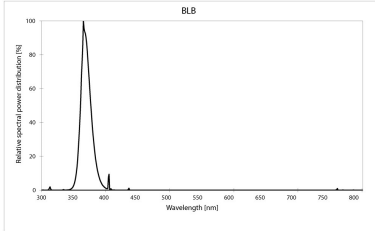

Blacklight BL368 Linear T12

F40W T12 BL368 48

0000099

Optical data

Ambient temperature for maximum luminous flux (°C)	25
Light colour	BL368 Blacklight
Adjustable chromaticity	N

Electrical data

Wattage (W)	40.00
Mains voltage (V)	230-240V
Control gear required	Yes
Transformer required	No
Dimmable	No

Lifetime data

Average life (Nominal) (h)	10000

Physical data

Nominal Product Length (mm)	1200.0
Nominal Product Diameter (mm)	38
Max. Length base to base (mm) - A	1199.4
Length base to pin Min-Max (mm) - B	1204.1-1206.5
Max. Lamp Length (mm) - C/L	1213.6
Max. Lamp Diameter (mm) - D	40.5
Weight (kg)	0.275

Packaging

Single packaging type	Carton
Product EAN number	5410288000992
Packaging single length / height (cm)	121.2
Packaging single width (cm)	4.3
Packaging single depth (cm)	4.1
DUN14 (outer)	15410288000999
Units per outer package	25
Packaging outer length / height (cm)	124.0
Packaging outer width (cm)	22.0
Packaging outer depth (cm)	21.0

Safety data

Lamp mercury content (mg)	9.00
Optimal operating condition (°C)	-20-40
Breakage cleaning instructions	Applicable
Recommendation for disposal at end of life	Applicable
Special purpose lamp	Yes
Intended purpose	Flykilling - Insect attraction
Suitable for household illumination	No
Safety message	Not suitable for household

Blacklight BL368 Linear T12 F40W T12 BL368 48 0000099

PHOTOMETRY

TECHNICAL DRAWINGS