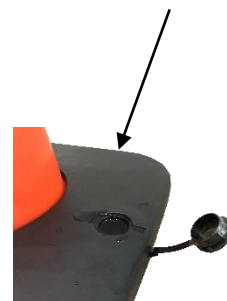

RCBASEVD (vide)

*Available at September 2020