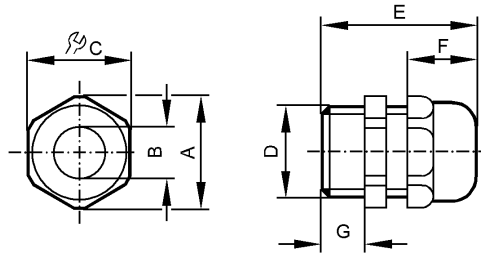

CABLE GLAND M20 SKINTOP

Accessories

- A: 28
- B: 5...10
- C: 25
- D: M20 x 1.5
- E: 38
- F: 17

Product characteristics

Cable gland

M20 x 1.5

Environment

Ambient temperature [°C] -25...100

Mechanical data

Housing materials housing: polyamide black; sealing: neoprene

Weight [kg] 0.011

Remarks

Pack quantity [piece] 1