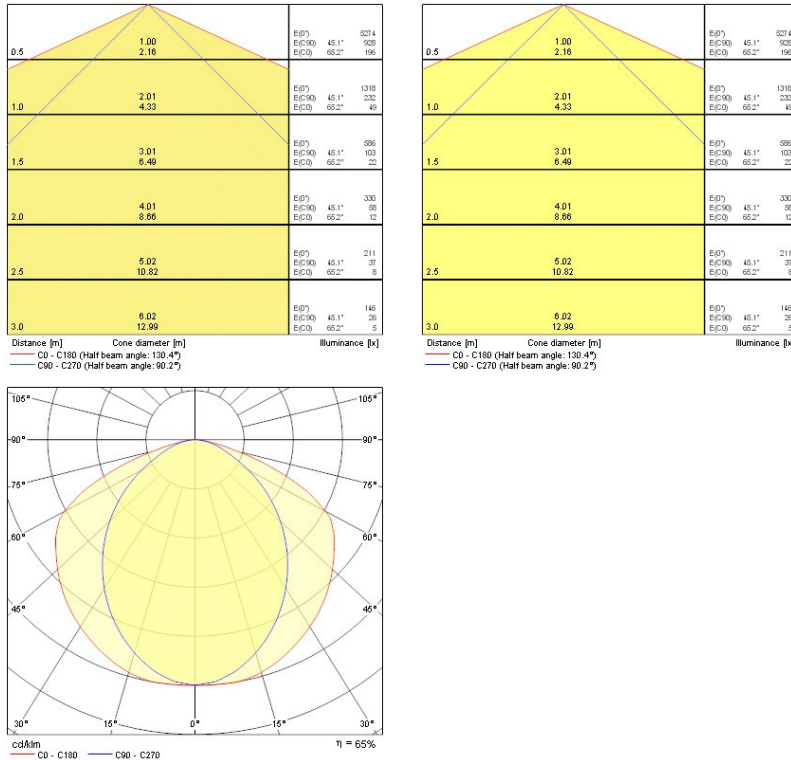

Sylmaster T5 - PL Louvre

FHE 16 2x28W G5
0055720

Environment	Interior
General application	Education, Hospitality, Office, Retail
ETIM Class	EC002892
E-number SE	7098464
E-number Norway	3306306
Warranty	2 years

Optical data

Fixture luminous flux (lm)	3380
Luminaire efficacy (lm/W)	106
LOR (%)	65
Light colour	N/A
Adjustable chromaticity	N

Electrical data

Light source included	Fixture without Lightsource
Total power consumption (W)	32
Mains voltage (V)	220-240V
Electrical protection	Class I
Control gear type	Electronic ballast
Control gear mounting	Integral
Transformer required	Yes
Dimmable	No
Glow Wire Test (°C)	960
Nominal Frequency (Hz)	50/60Hz

Physical data

Housing colour	White
IP rating	IP20
IK rating	IK07
Nominal Product Length (mm)	1250
Nominal Product Width (mm)	202
Nominal Product Height (mm)	85
Weight (kg)	4.65

Packaging

Single packaging type	Carton
Product EAN number	5410288557205
Packaging single length / height (cm)	126.0
Packaging single width (cm)	9.0
Packaging single depth (cm)	21.0
DUN14 (outer)	05410288557205
Units per outer package	1
Packaging outer length / height (cm)	126.0
Packaging outer width (cm)	9.0
Packaging outer depth (cm)	21.0

Sylmaster T5 - PL Louvre FHE 16 2x28W G5 0055720

PHOTOMETRY

TECHNICAL DRAWINGS