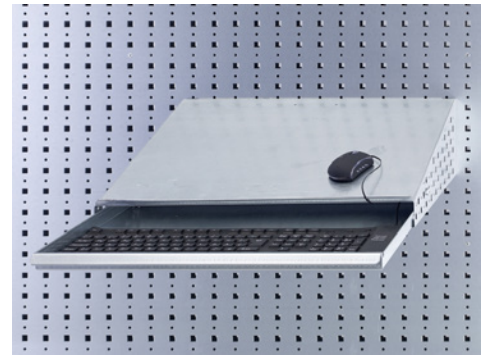

Writing surface with pull-out drawer

for ABI working islands

Application:

For screwing to perforated metal plates of ABI working islands. Suitable for storing the mouse and keyboard.

Execution:

- From galvanised perforated metal plate
- Clear height of the drawer extension 25 mm

Delivery:

With self-tapping screws.

Art. no.	50238 882
Brand	APFEL
Manufacturer Part Number	2332537
Width	505 mm
Depth	350 mm
Height	60/140 mm
Material	Sheet steel
Colour	Grey
Surface	Zinc plated
Gross Weight	3.600 kg
Product Group	586