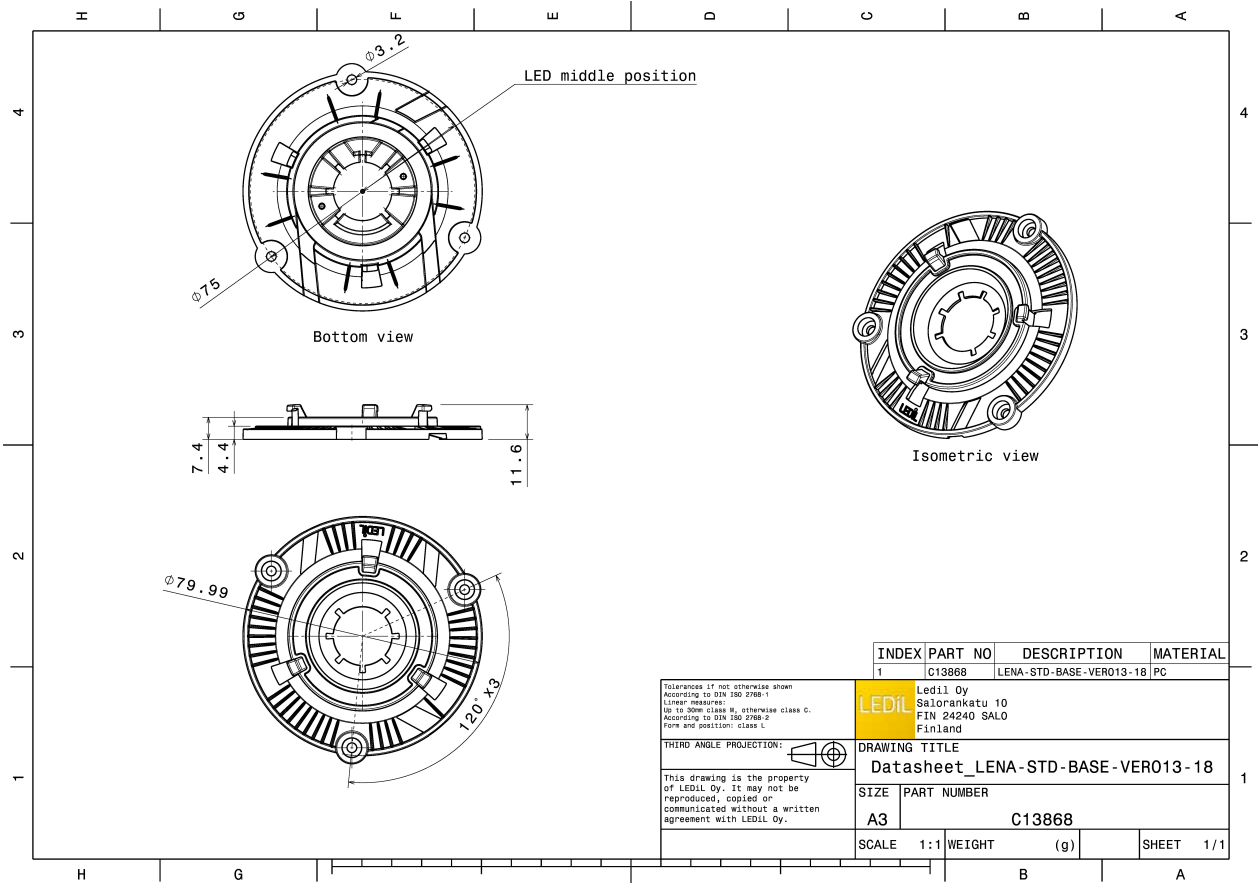

### TECHNICAL SPECIFICATIONS:

Dimensions	Ø 80.0 mm
Height	11.6 mm
Fastening	screw
Colour	white
Box size	270 x 180 x 115 mm
Box weight	1.4 kg
Quantity in Box	60 pcs
ROHS compliant	yes ⓘ

### MATERIAL SPECIFICATIONS:

Component	Type	Material	Colour
LENA-STD-BASE-VERO13-18	Base part	PC	white