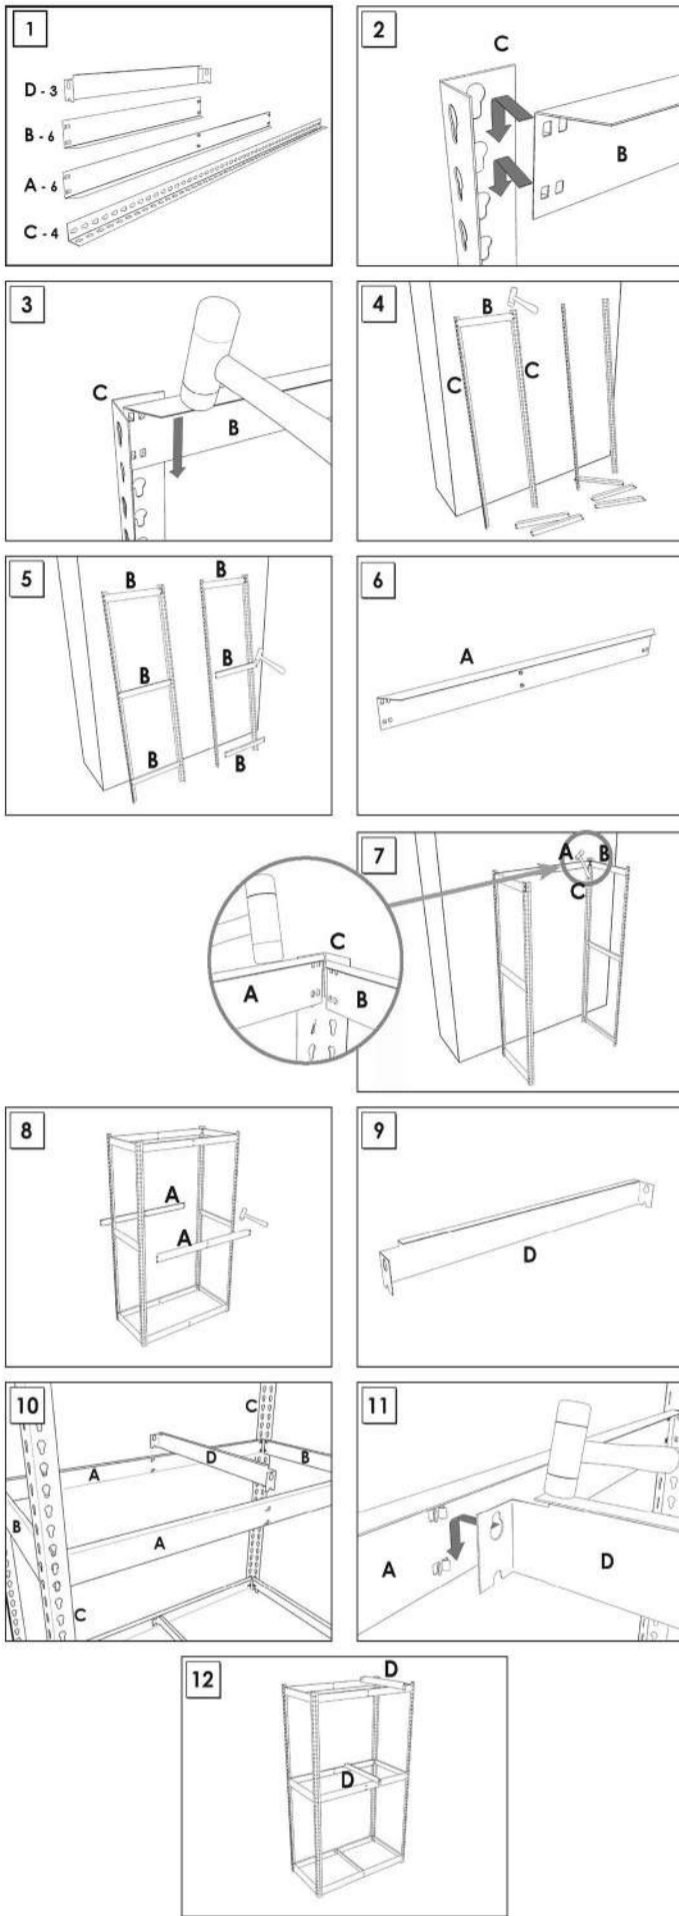

ECOFORTE ST 1504-3

200 x 150 x 45 cm
78.7" x 59.1" x 17.7"

NOT INCLUDED:

EPOXY POLIESTER

9 min.

- 4 x 200 cm 78.7"
- 3 x 45 cm 17.7"
- 6 x 150 cm 59.1"
- 6 x 45 cm 17.7"

www.simonrack.com

INSTRUCTIONS