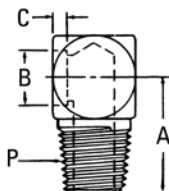

NOTE: Available without O-ring. Order by Part No. 2068-1-(Dash size).

Internal Pipe/SAE O-Ring Boss (adj.)

Part No. 206801-(Dash size)

Dash Size	Thread P	Thread T	A		B	
			mm	in	mm	in
6-8S	3/8-18	3/4-16	25,9	1.02	41,1	1.62
8-8S	1/2-14	3/4-16	31,2	1.23	43,9	1.73
12-12S	3/4-14	1 1/16-12	34,5	1.36	55,2	2.17
16-16S	1-11 1/2	1 5/16-12	41,1	1.62	61,2	2.41

NOTE: Available without O-ring. Order by Part No. 206801-1-(Dash size).

Internal Pipe/SAE O-Ring Boss (adj.)

Part No. 206804-(Dash size)

Dash Size	Thread P	Thread T	A		B	
			mm	in	mm	in
6-8S	3/8-18	3/4-16	25,9	1.02	75,4	2.97
8-10S	1/2-14	7/8-14	31,2	1.23	90,4	3.56
12-12S	3/4-14	1 1/16-12	34,5	1.36	104,6	4.12
16-16S	1-11 1/2	1 5/16-12	41,1	1.62	117,8	4.64

NOTE: Available without O-ring. Order by Part No. 206804-1-(Dash size).

Pipe to Braze & Weld

Braze Port/ External Pipe

Part No. 73056-(Dash size)

Dash Size	Tube O.D.		Thread P	A		B		C	
	mm	in		mm	in	mm	in	mm	in
16S	25,4	1.00	1-11 1/2	33,6	1.32	25,4	1.00	6,4	0.25
32S	50,8	2.00	2-11 1/2	38,9	1.53	50,8	2.00	6,4	0.25

Braze Port/ External Pipe

Part No. FF1159-(Dash size)

Dash Size	Tube O.D.		Thread P	A		B		C	
	mm	in		mm	in	mm	in	mm	in
0406S	9,6	0.38	1/4-18	22,9	0.90	9,7	0.38	4,0	0.16
2020S	31,7	1.25	1 1/4-11 1/2	59,7	2.35	31,8	1.25	6,4	0.25