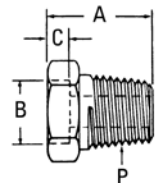

NOTE: Available without O-ring. Order by Part No. 2068-1-(Dash size).

Internal Pipe/SAE O-Ring Boss (adj.)

Part No. 206801-(Dash size)

Dash Size	Thread P	Thread T	A		B	
			mm	in	mm	in
6-8S	3/8-18	3/4-16	25,9	1.02	41,1	1.62
8-8S	1/2-14	3/4-16	31,2	1.23	43,9	1.73
12-12S	3/4-14	1 1/16-12	34,5	1.36	55,2	2.17
16-16S	1-11 1/2	1 5/16-12	41,1	1.62	61,2	2.41

NOTE: Available without O-ring. Order by Part No. 206801-1-(Dash size).

Internal Pipe/SAE O-Ring Boss (adj.)

Part No. 206804-(Dash size)

Dash Size	Thread P	Thread T	A		B	
			mm	in	mm	in
6-8S	3/8-18	3/4-16	25,9	1.02	75,4	2.97
8-10S	1/2-14	7/8-14	31,2	1.23	90,4	3.56
12-12S	3/4-14	1 1/16-12	34,5	1.36	104,6	4.12
16-16S	1-11 1/2	1 5/16-12	41,1	1.62	117,8	4.64

NOTE: Available without O-ring. Order by Part No. 206804-1-(Dash size).

Pipe to Braze & Weld

Braze Port/ External Pipe

Part No. 73056-(Dash size)

Dash Size	Tube O.D.		Thread P	A		B		C	
	mm	in		mm	in	mm	in	mm	in
16S	25,4	1.00	1-11 1/2	33,6	1.32	25,4	1.00	6,4	0.25
32S	50,8	2.00	2-11 1/2	38,9	1.53	50,8	2.00	6,4	0.25

Braze Port/ External Pipe

Part No. FF1159-(Dash size)

Dash Size	Tube O.D.		Thread P	A		B		C	
	mm	in		mm	in	mm	in	mm	in
0406S	9,6	0.38	1/4-18	22,9	0.90	9,7	0.38	4,0	0.16
2020S	31,7	1.25	1 1/4-11 1/2	59,7	2.35	31,8	1.25	6,4	0.25