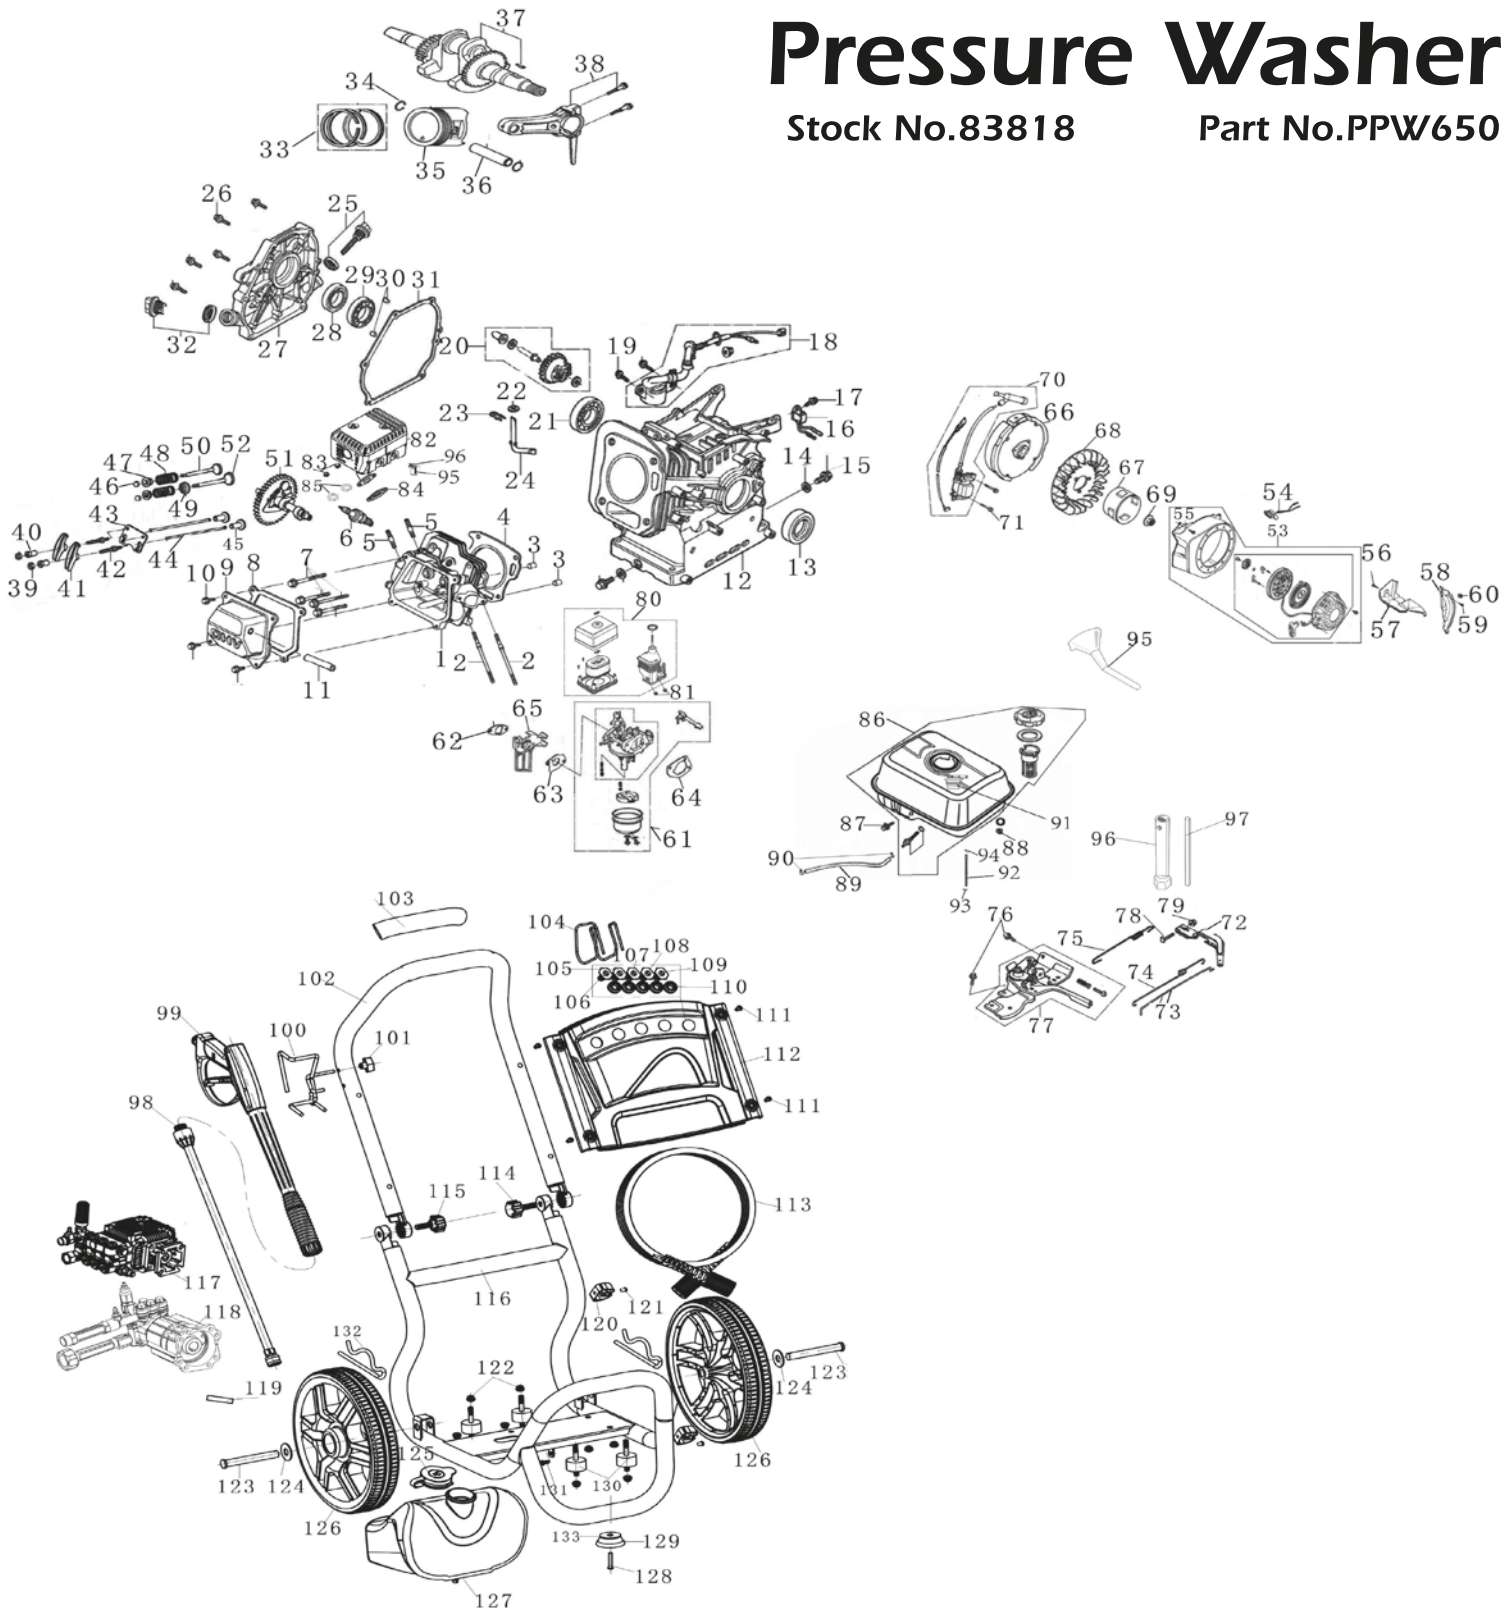

6.5HP Petrol Pressure Washer

Stock No.83818

Part No.PPW650

Helpline: (023) 8049 4344. **Sales Desk:** (023) 8049 4333. **General Enquiries:** (023) 8026 6355.

DRAPER TOOLS LTD, HURSLEY ROAD, CHANDLER'S FORD, EASTLEIGH, HANTS. SO53 1YF. U.K. website: www.drapertools.com e-mail: sales@drapertools.com

KKCC131119