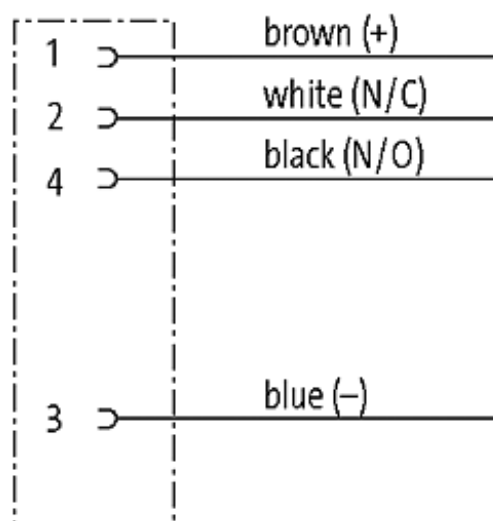

**M8 FEMALE FLANGE PLUG REAR MOUNT**

PP wires 4x0.25 1m

Flange M8 female  
4-pole  
Rear mounting  
Mounting nut  
with multi-strand wire

[Link to Product](#)**Illustration**

# Female

Product may differ from Image

## General data

Temperature range -25...+85 °C

**Commercial data**

country of origin DE

customs tariff number 85444290

minimum order quantity 1