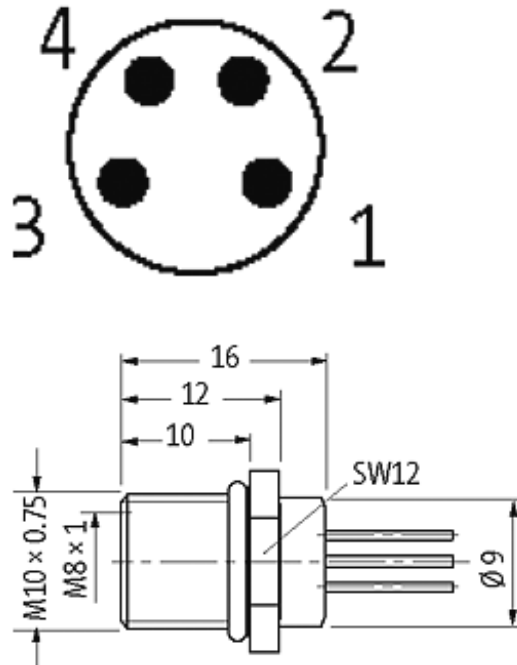

**M8 FEMALE FLANGE PLUG REAR MOUNT**

PP wires 4x0.25 1m

Flange M8 female  
4-pole  
Rear mounting  
Mounting nut  
with multi-strand wire

[Link to Product](#)**Illustration**

# Female

Product may differ from Image

## Technical Data

Operating voltage	max. 30 V AC/DC
Operating current per contact	max. 4 A
Locking of ports	Screw thread M8 × 1 mm (recommended torque 0.4 Nm) self-securing
Protection	IP67 inserted and tightened (EN 60529)

## Cables

Cable number	969
No./diameter of wires	4 × 0.25 mm <sup>2</sup>
Wire isolation	PP (br, wh, bl, bk)
Shore hardness outer jacket	70 ± 5D
Outer diameter	approx. 1.25 mm
Bend radius (fixed)	5 × outer Ø
Bend radius (moving)	10 × outer Ø
Temperature range (fixed)	-40...+80 °C
Temperature range (mobile)	-25...+80 °C