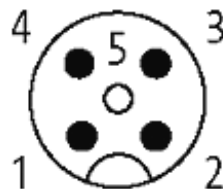

M12 MALE 0° / M12 FEMALE 0° SHIELDED

PUR 4X0.34 shielded black UL/CSA, drag ch 7.5m

Male straight to female straight
M12 - M12, 4-pole

Plastic housings with good resistance against chemicals and oils. The resistance to aggressive media should be individually tested for your application. Further details on request. Further cable lengths on request.

[Link to Product](#)

Illustration

Male

Female

Product may differ from Image