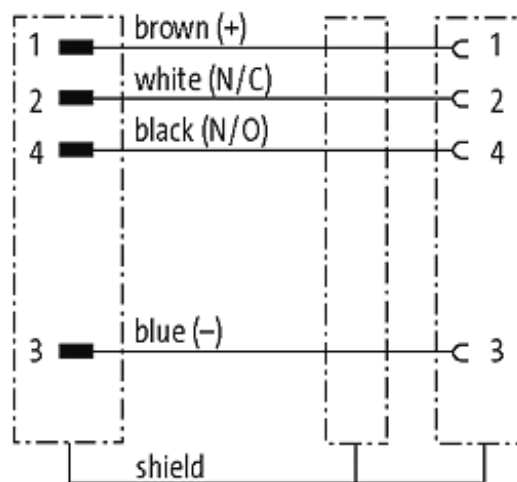

M12 MALE 0° / M12 FEMALE 0° SHIELDED

PUR 4X0.34 shielded black UL/CSA, drag ch 7.5m

Male straight to female straight
M12 - M12, 4-pole

Plastic housings with good resistance against chemicals and oils. The resistance to aggressive media should be individually tested for your application. Further details on request. Further cable lengths on request.

[Link to Product](#)

Illustration

Male

Female

Product may differ from Image