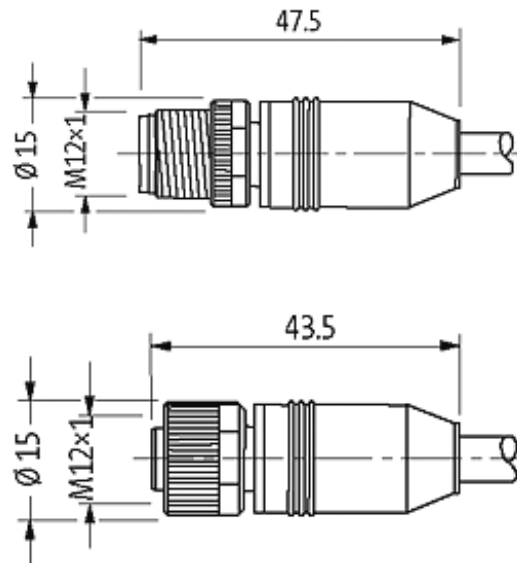

M12 MALE 0° / M12 FEMALE 0° SHIELDED

PUR 4X0.34 shielded black UL/CSA, drag ch 7.5m

Male straight to female straight
M12 - M12, 4-pole

Plastic housings with good resistance against chemicals and oils. The resistance to aggressive media should be individually tested for your application. Further details on request. Further cable lengths on request.

[Link to Product](#)

Illustration

Male

Female

Product may differ from Image