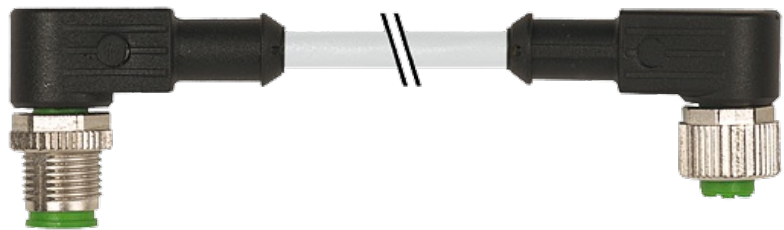

## M12 MALE 90° / M12 FEMALE 90° 8 POLE

PUR 8x0,25 GRAY, drag ch 1,3m

Male 90° to female 90°  
M12 - M12, 8-pole

Plastic housings with good resistance against chemicals and oils. The resistance to aggressive media should be individually tested for your application. Further details on request. Further cable lengths on request.

#### Illustration

Product may differ from Image

### Technical Data

|                               |   |
|-------------------------------|---|
| Protection                    | IP67 inserted and tightened (EN 60529)                            |
| Operating voltage             | 30 V AC/DC  |
| Operating current per contact | max. 2 A  |
| Locking of ports              | Screw thread M12 × 1 mm (recommended torque 0.6 Nm) self-securing |