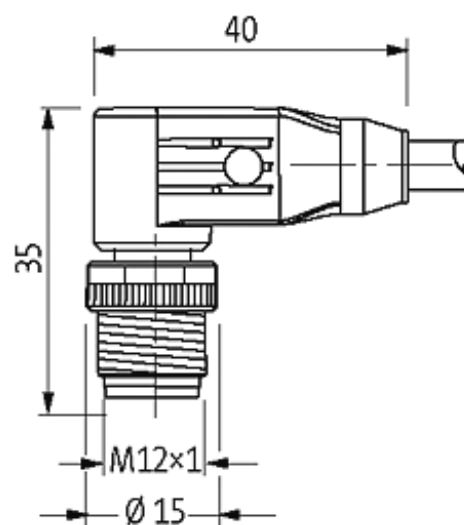

M12 MALE 90° / M12 FEMALE 90° 8 POLE

PUR 8x0,25 GRAY, drag ch 1,3m

Male 90° to female 90°
M12 - M12, 8-pole

Plastic housings with good resistance against chemicals and oils. The resistance to aggressive media should be individually tested for your application. Further details on request. Further cable lengths on request.

[Link to Product](#)

Illustration