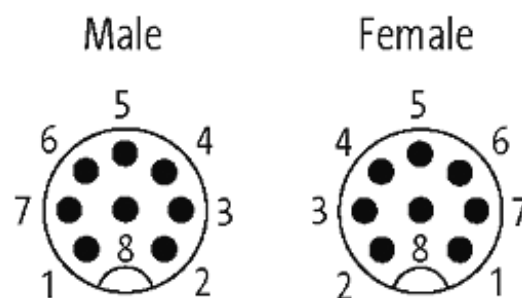

## M12 MALE 90° / M12 FEMALE 90° 8 POLE

PUR 8x0,25 GRAY, drag ch 1,3m

Male 90° to female 90°  
M12 - M12, 8-pole

Plastic housings with good resistance against chemicals and oils. The resistance to aggressive media should be individually tested for your application. Further details on request. Further cable lengths on request.

#### Illustration

Product may differ from Image