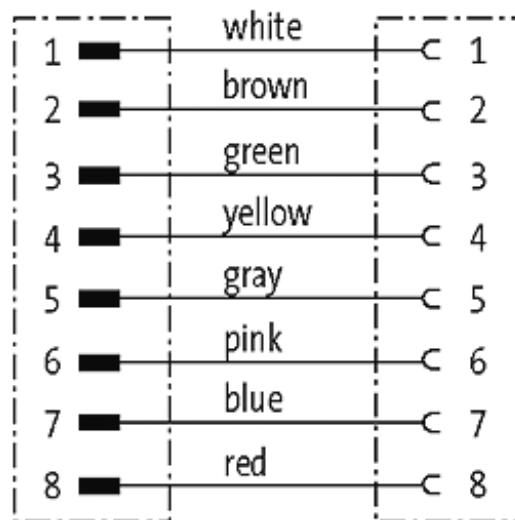

Product may differ from Image