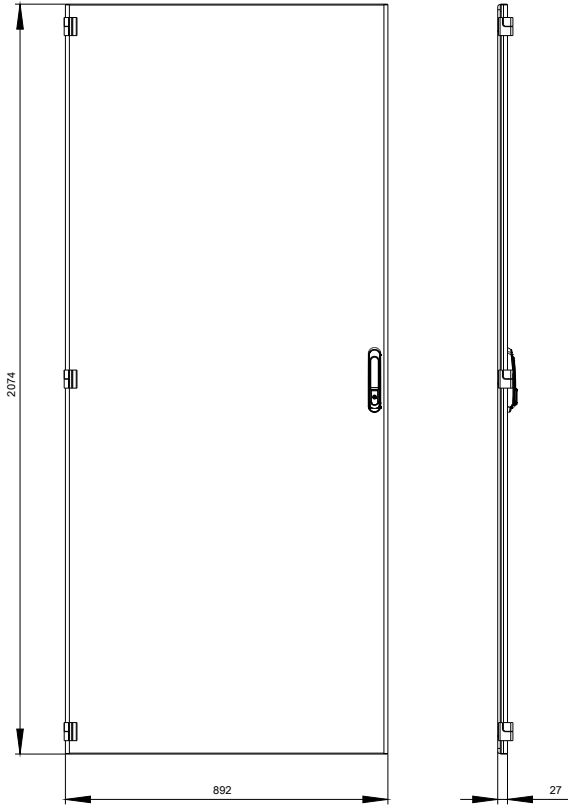

Information- and Downloadcenter (Catalogs, Brochures,...)

<http://www.siemens.com/lowvoltage/catalogs>

Industry Mall (Online ordering system)

<https://eb.automation.siemens.com/mall/en/WW/Catalog/Product/8MF12902UT150BA2>

Service&Support (Manuals, Certificates, Characteristics, FAQs,...)

<http://support.automation.siemens.com/WW/view/en/8MF12902UT150BA2/all>

Image database (product images, 2D dimension drawings, 3D models, device circuit diagrams, ...)

<http://www.automation.siemens.com/bilddb/cax_en.aspx?mfb=8MF12902UT150BA2>

CAX-Online-Generator

<http://www.siemens.com/cax>

Tender specifications

<http://ausschreibungstexte.siemens.com/tiplv>