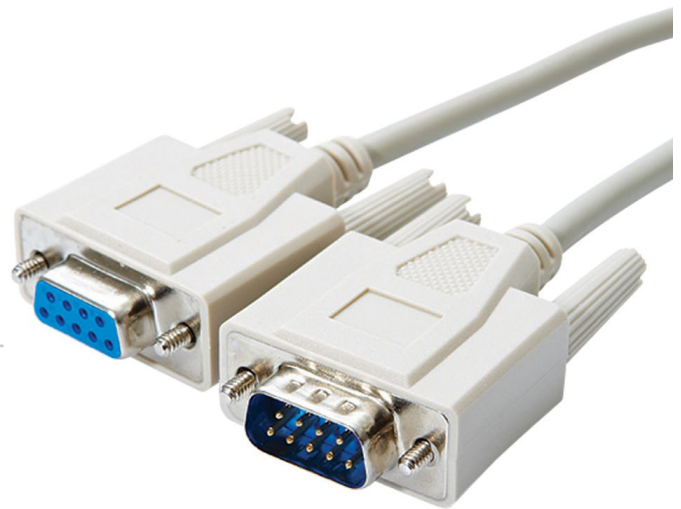

## DB9 Male to Female Serial Extension Cables and Adapters

Part No: See Chart

Featuring DB9 Male to Female connections these cables are suitable for extended any peripheral using the serial port on a PC. (eg. Mouse, Scanner, PDA) Supplied in a variety of standard lengths, custom lengths can also be manufactured to order.

### Features & Benefits

- Fully Moulded Design
- 9 D Type Connectors wire 1 to 1 with all line wired
- Available in a variety of lengths
- Custom lengths manufactured to order

### Part Number Chart

Part Code	Description
9301-2	VIDEK DB9M to DB9F Extension Cable 2Mtr
9301-5	VIDEK DB9M to DB9F Extension Cable 5Mtr